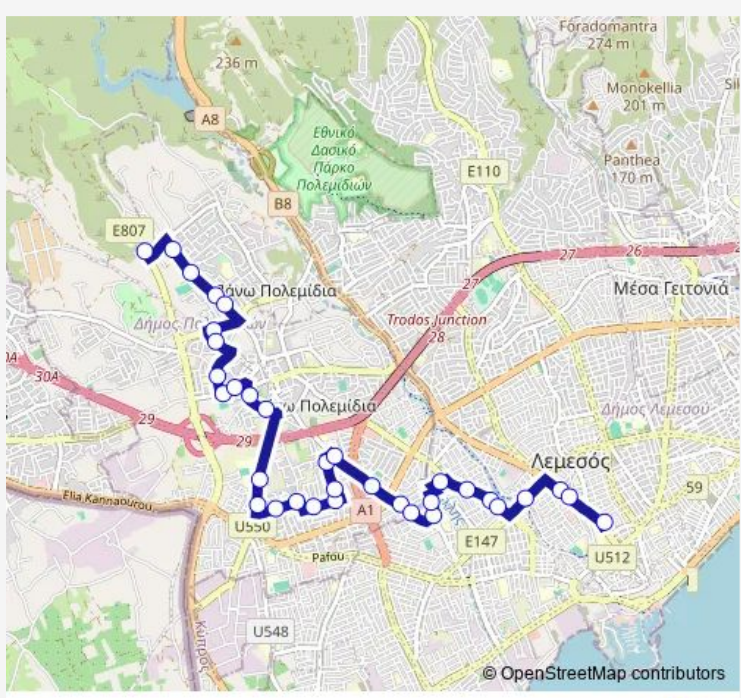

Bus 5 General Hospital - Agios Ioannis - Leontiou Emel Station

[Go to website](#)

Direction
 Emel Bus Station Leontiou A' — General Hospital 2
 34 stops
[Open route schedule](#)

- Emel Bus Station Leontiou A'
- Archiep. Leontiou A' - Panagioti Diomidous
- Archiep. Leontiou A' - Karatza 1
- Archiep. Makariou C' Ave. - Fire Station 1
- Apostolou Varnava - Aigaiou
- Apostolou Varnava - Agias Varvaras 1
- Apostolou Varnava - Londinou
- Charilaou Trikoupi 2
- Rinou - Agrippa
- Parmenidou 1
- Georgiou Averof - Gorgiou
- Marinou Geroulanou - Agaristis 1
- Agios Ioannis High School 1
- Marinou Geroulanou - Iolis
- Evgeniou Voulgareos - Athinokleous 1
- Evgeniou Voulgareos - 85 Street
- Adamantiou Adamantiou - Evgeniou Voulgareos 1
- Adamantiou Adamantiou - Panagioti Anagnostopoulou
- 35 Street - Panagioti Anagnostopoulou 1
- 35 Street - 49 Street 1
- Melinas Merkouri - Polemidia Post Office 1

Route schedule
 Emel Bus Station Leontiou A' — General Hospital 2

Monday	—
Tuesday	—
Wednesday	05:35-19:40
Thursday	—
Friday	05:35-19:40
Saturday	—
Sunday	—

Route info
 Direction: Emel Bus Station Leontiou A'
 Stops: 34
 Trip Duration: 0 hour 29 min

Synergatismou - 55 Street 1

Grigori Afxentiou - 100 Street 2

Grigori Afxentiou - 103 Street 1

Karmiotissa Stadium 2

Grigori Afxentiou - Keryneias

General Hospital 2

Direction

General Hospital 1 — Emel Bus Station Leontiou A´

Direction: General Hospital 1

Stops: 34

Trip Duration: 0 hour 40 min

Rinou - Vasileos Evagorou

Charilaou Trikoupi 1

Apostolou Varnava - Romis

Apostolou Varnava - Agias Varvaras 2

Apostolou Varnava - Romanou Melodou