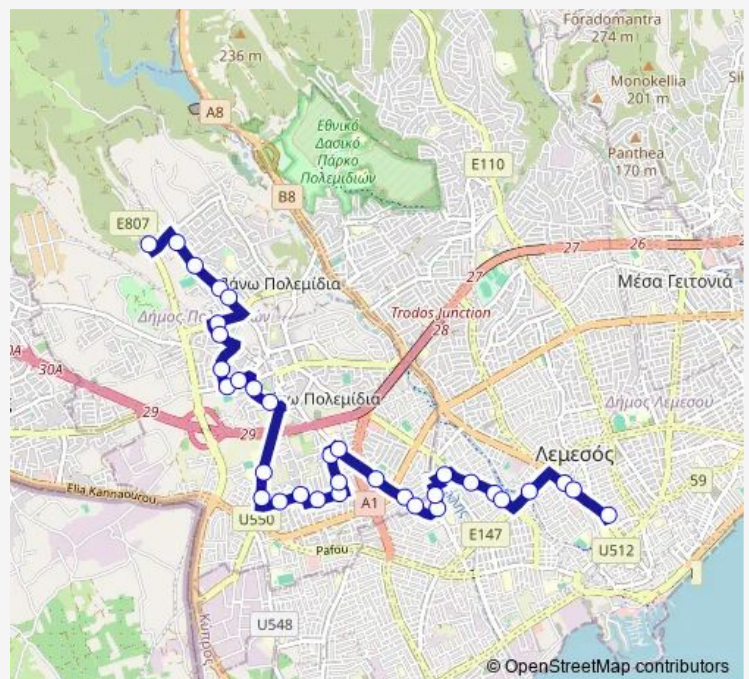

### Route schedule

Emel Bus Station Leontiou A' — General Hospital 2

Monday 05:35-19:40

Tuesday 05:35-19:40

Wednesday 05:35-19:40

Thursday 05:35-19:40

Friday 05:35-19:40

Saturday 07:00-18:20

### Route info

Direction: Emel Bus Station Leontiou A'

Stops: 34

Trip Duration: 0 hour 39 min

5 — General Hospital - Agios Ioannis - Leontiou Emel Station

Polemida Lyceum 1

10 Street - Dimocharous

7 Street 1

## Route info

Direction: General Hospital 1

Stops: 34

Trip Duration: 0 hour 29 min

Rinou - Vasileos Evagorou

Charilaou Trikoupi 1

Apostolou Varnava - Romis

Apostolou Varnava - Agias Varvaras 2