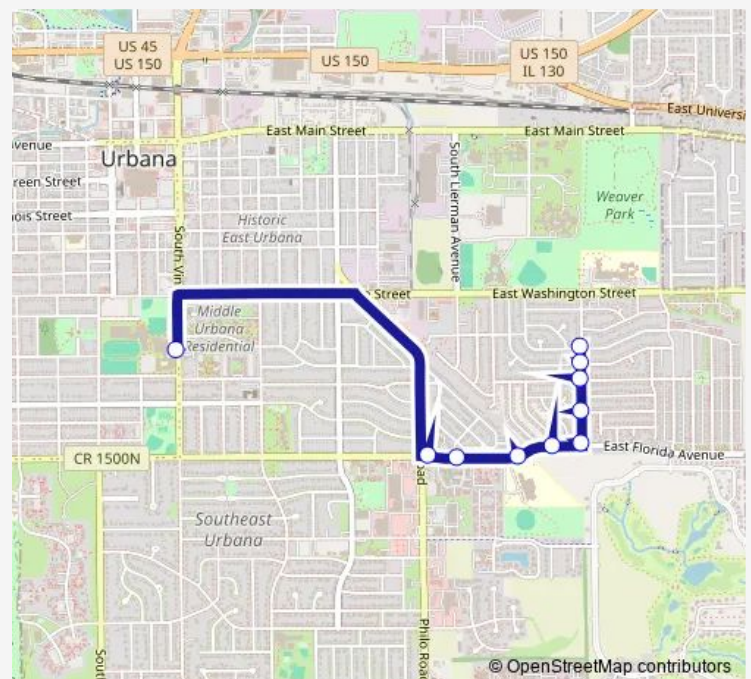

### Direction

Kinch & Rainbow View (NW Corner) — Urbana Middle School

10 stops

[Open route schedule](#)

Kinch & Rainbow View (NW Corner)

Country Squire & Kinch (NW Corner)

Michigan & Kinch (NW Corner)

Vermont & Kinch (NW Corner)

### Route schedule

Kinch & Rainbow View (NW Corner) — Urbana Middle School

Monday	08:16
Tuesday	08:16
Wednesday	08:16
Thursday	08:16
Friday	08:16
Saturday	—
Sunday	—

### Route info

Direction: Kinch & Rainbow View (NW Corner)

Stops: 10

Trip Duration: 0 hour 9 min

5 Bus time schedules and route maps are available in an offline PDF at [busmaps.com](https://busmaps.com). Use the [busmaps.com](https://busmaps.com) website to see live bus times, train schedule or subway schedule, and step-by-step directions for all public transit in Urbana