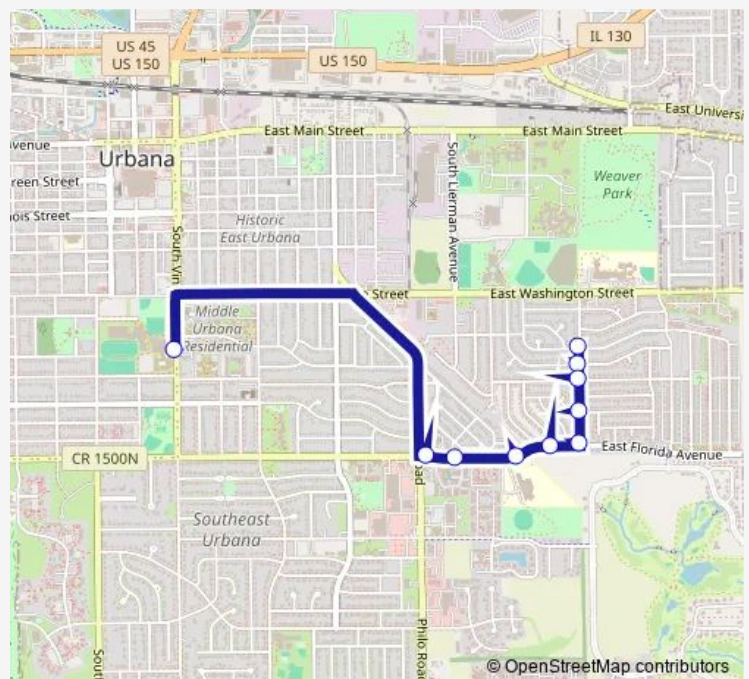

Bus 5 Green 2 Alternate

[Go to website](#)

Direction

Kinch & Rainbow View (NW Corner) — Urbana Middle School

10 stops

[Open route schedule](#)

Kinch & Rainbow View (NW Corner)

Country Squire & Kinch (NW Corner)

Michigan & Kinch (NW Corner)

Vermont & Kinch (NW Corner)

Florida & Kinch (NW Corner)

Florida & Curtiss (NE Corner)

Florida & James Cherry (NE Corner)

Florida & Adams (NE Corner)

Florida & Philo (NE Corner)

Urbana Middle School

Route schedule

Kinch & Rainbow View (NW Corner) — Urbana Middle School

Monday 08:16

Tuesday 08:16

Wednesday 08:16

Thursday 08:16

Friday 08:16

Saturday —

Sunday —

Route info

Direction: Kinch & Rainbow View (NW Corner)

Stops: 10

Trip Duration: 0 hour 9 min

5 Bus time schedules and route maps are available in an offline PDF at busmaps.com. Use the busmaps.com website to see live bus times, train schedule or subway schedule, and step-by-step directions for all public transit in Urbana