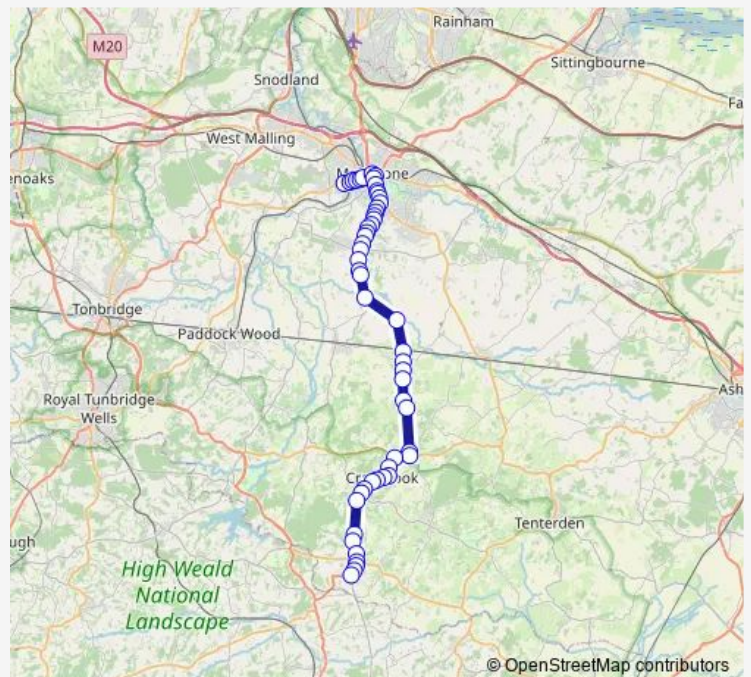

The Walnut Tree

Old Loose Hill

Nursing Home

Route schedule

Oakwood Park — The Eight Bells

Monday 07:12-18:17

Tuesday 07:12-18:17

Wednesday 07:12-18:17

Thursday 07:12-18:17

Friday 07:12-18:17

Saturday 08:27-18:27

Sunday —

Route info

Direction: Oakwood Park

Stops: 53

Trip Duration: 1 hour 33 min

5 — Maidstone - Cranbrook - Hawkhurst

Rosemount Close

Salt's Avenue

Linton Corner

Church

Wheelers Lane

Redwall Lane

The Stile Bridge