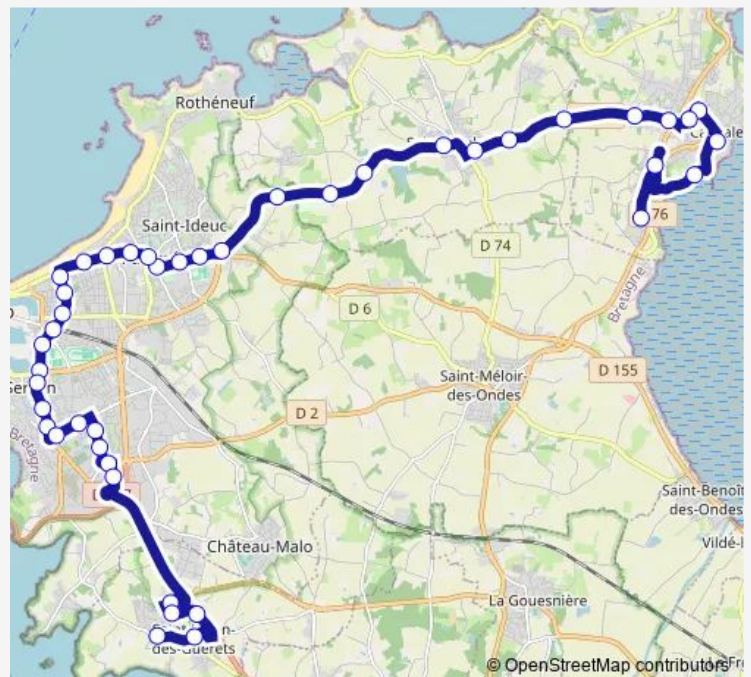

Rousses

Route schedule

Terrelabouët — Saint-Jouan Stade

Monday	06:56-19:20
Tuesday	06:56-19:20
Wednesday	06:56-19:20
Thursday	06:56-19:20
Friday	06:56-19:20
Saturday	07:04-19:20
Sunday	11:19-19:19

Route info

Direction: Terrelabouët

Stops: 43

Trip Duration: 1 hour 6 min

5 — Ligne 5

Auberge de Jeunesse

Courtoisville

Pasteur

Cosnes

Route info

Direction: Saint-Joseph

Stops: 41

Trip Duration: 1 hour 9 min

Talards

Maupertuis-Hôpital

Hôpital

Tréhouart