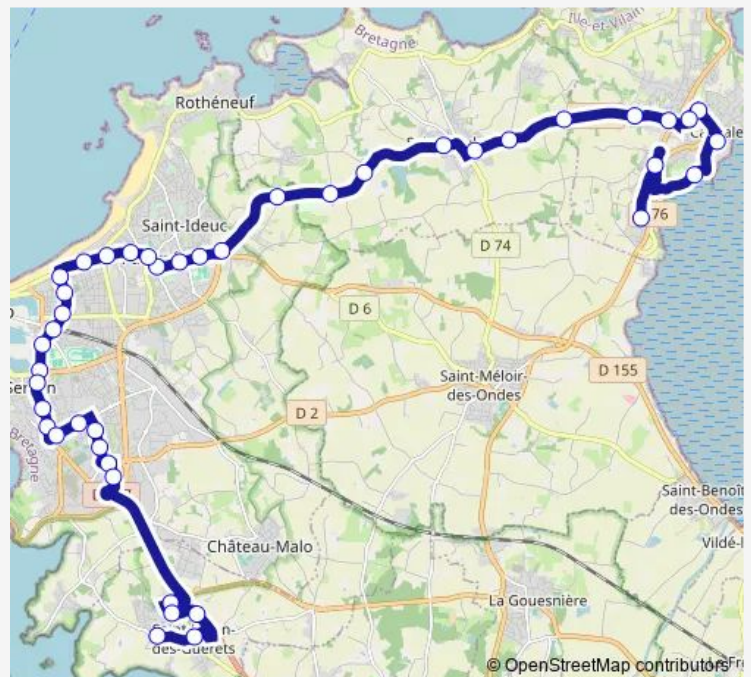

### Route schedule

Terrelabouët — Saint-Jouan Stade

Monday	06:56-19:20
Tuesday	06:56-19:20
Wednesday	06:56-19:20
Thursday	06:56-19:20
Friday	06:56-19:20
Saturday	07:04-19:20
Sunday	11:19-19:19

### Route info

Direction: Terrelabouët

Stops: 43

Trip Duration: 1 hour 6 min

5 — Ligne 5

Auberge de Jeunesse

Courtoisville

Pasteur

## Route info

Direction: Saint-Joseph

Stops: 41

Trip Duration: 1 hour 9 min

Talards

Maupertuis-Hôpital

Hôpital

Tréhouart