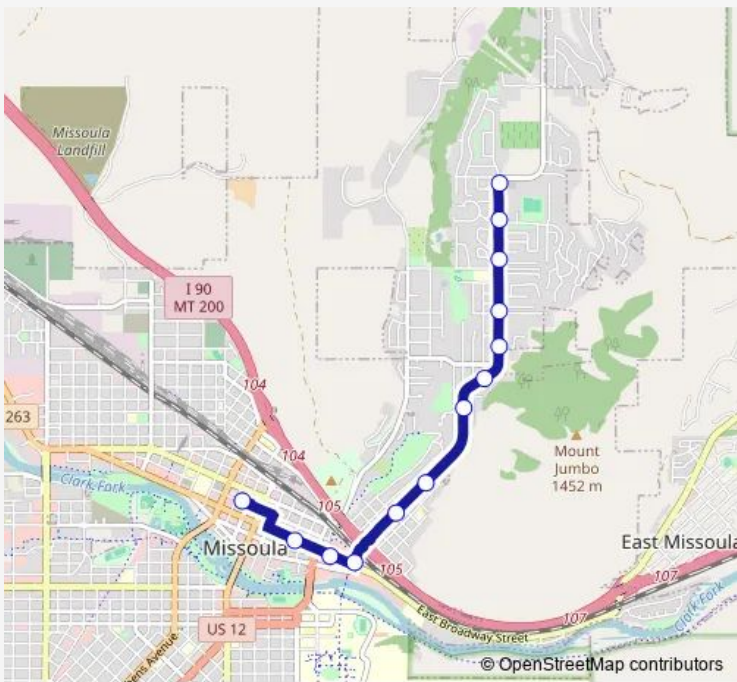

Bus 5 Route 5

[Go to website](#)

Direction
 Mountain Line Transfer Center — Rattlesnake Dr & Creek Crossing Rd

13 stops

[Open route schedule](#)

- Mountain Line Transfer Center
- E Broadway St & N Adams St
- E Broadway St & Monroe St
- E Broadway St & Van Buren St
- Van Buren St and Locust St
- S Van Buren St & Willow St
- Rattlesnake Dr & Herbert St
- Rattlesnake Dr & Gilbert Ave
- Rattlesnake Dr & Murray St
- Rattlesnake Dr & Dickinson St
- Rattlesnake Dr & Stanely Rd
- Rattlesnake Dr & Lincoln Hills Dr
- Rattlesnake Dr & Creek Crossing Rd

Route schedule

Mountain Line Transfer Center — Rattlesnake Dr & Creek Crossing Rd

Monday	05:45-20:45
Tuesday	05:45-20:45
Wednesday	05:45-20:45
Thursday	05:45-20:45
Friday	05:45-20:45
Saturday	08:45-20:45
Sunday	08:45-19:45

Route info

Direction: Mountain Line Transfer Center

Stops: 13

Trip Duration: 0 hour 10 min

5 — Route 5

Direction

Rattlesnake Dr & Creek Crossing Rd — Mountain Line Transfer Center

13 stops

[Open route schedule](#)

Rattlesnake Dr & Creek Crossing Rd

Lincoln Rd & Timberlane St

Creek Crossing & Timberlane

Rattlesnake Dr & Brookside Way

Rattlesnake Dr & Stanely Rd

Rattlesnake Dr and Dickenson St

Rattlesnake Dr & Gilbert Ave