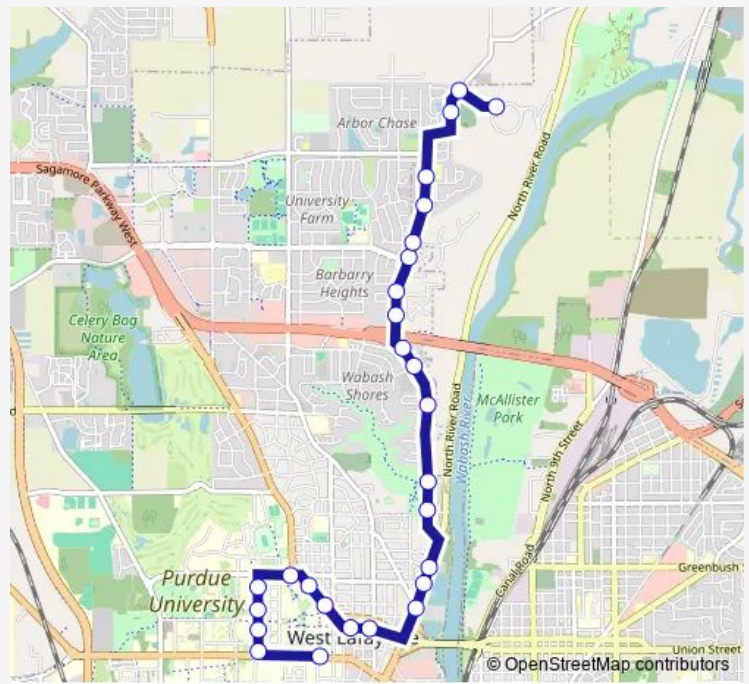

Bus 5 Happy Hollow

[Go to website](#)

Direction
 Purdue Memorial Union (PMU) on MD Blvd: Bus271 —
 Lincoln Hall at Ind Vets Home-(BY Request): Bus929

27 stops

[Open route schedule](#)

- Purdue Memorial Union (PMU) on MD Blvd: Bus271
- Pi Beta Phi (on Russell St): Bus540
- Russell St & 2nd St (NE Corner): Bus805
- Russell St & 4th St (SE Corner); Bus810
- Russell St & 6th St (SE Corner): Bus800
- Armstrong Hall on Stadium Ave (@Shelter): Bus190
- Physics Building: Bus557
- Electrical Engineering (at Shelter): Bus538
- Vine St & Wiggins St (SW Corner): Bus950
- Wiggins St & Salisbury St (SW Corner): Bus951
- River Rd & Robinson St (NE corner): Bus602e
- Launch Apts (South Drive): Bus460
- Launch Apts (North Drive): Bus065
- Happy Hollow Rd & Catherwood Dr(NE Corner):Bus600n
- Nobb Hill Apts on Happy Hollow Rd (East): Bus123e
- Happy Hollow Rd & Pathway Ln (SE Corner): Bus597e
- Happy Hollow Rd & Chippewa St (East Side): Bus361
- Happy Hollow Apts on Happy Hollow(East): Bus595e
- Soldiers Home Rd & Sharon Rd (NE Corner): Bus335
- Soldiers Home Rd & Myrtle Dr (NW of): Bus926
- Soldiers Home Rd & Hartman Ct (SE Corner): Bus613

Route info

Direction: Purdue Memorial Union (PMU) on MD Blvd:
 Bus271

Stops: 27

Trip Duration: 0 hour 29 min

5 — Happy Hollow

Soldiers Home & Overlook Dr (NE Corner): Bus936ne

Soldiers Home Rd & Indian Rock Dr (S of): Bus614

Monday 06:15-20:25

Tuesday 06:15-20:25

Wednesday 06:15-20:25

Thursday 06:15-20:25

Friday 06:15-20:25

Saturday —

Sunday —

Route info

Direction: Lincoln Hall at Ind Vets Home-(BY Request):
Bus929

Stops: 22

Trip Duration: 0 hour 21 min

5 Bus time schedules and route maps are available in an offline PDF at busmaps.com. Use the busmaps.com website to see live bus times, train schedule or subway schedule, and step-by-step directions for all public transit in Lafayette