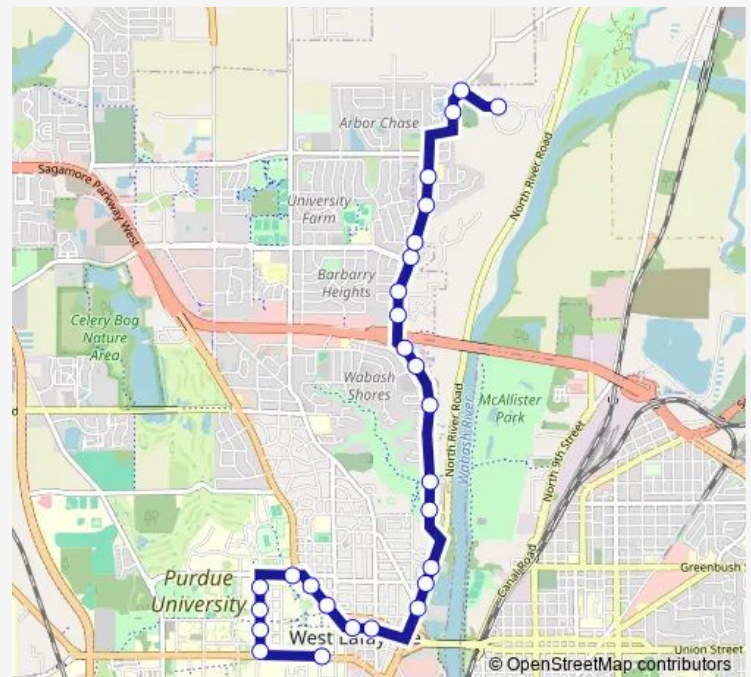

Bus 5 Happy Hollow

[Go to website](#)

Direction
 Purdue Memorial Union (PMU) on MD Blvd: Bus271 —
 Lincoln Hall at Ind Vets Home-(BY Request): Bus929

27 stops

[Open route schedule](#)

- Purdue Memorial Union (PMU) on MD Blvd: Bus271
- Pi Beta Phi (on Russell St): Bus540
- Russell St & 2nd St (NE Corner): Bus805
- Russell St & 4th St (SE Corner); Bus810
- Russell St & 6th St (SE Corner): Bus800
- Armstrong Hall on Stadium Ave (@Shelter): Bus190
- Physics Building: Bus557
- Electrical Engineering (at Shelter): Bus538
- Vine St & Wiggins St (SW Corner): Bus950
- Wiggins St & Salisbury St (SW Corner): Bus951
- River Rd & Robinson St (NE corner): Bus602e
- Launch Apts (South Drive): Bus460
- Launch Apts (North Drive): Bus065
- Happy Hollow Rd & Catherwood Dr(NE Corner):Bus600n
- Nobb Hill Apts on Happy Hollow Rd (East): Bus123e
- Happy Hollow Rd & Pathway Ln (SE Corner): Bus597e
- Happy Hollow Rd & Chippewa St (East Side): Bus361
- Happy Hollow Apts on Happy Hollow(East): Bus595e
- Soldiers Home Rd & Sharon Rd (NE Corner): Bus335
- Soldiers Home Rd & Myrtle Dr (NW of): Bus926
- Soldiers Home Rd & Hartman Ct (SE Corner): Bus613

Route info

Direction: Purdue Memorial Union (PMU) on MD Blvd:
 Bus271

Stops: 27

Trip Duration: 0 hour 29 min

5 — Happy Hollow

Soldiers Home & Overlook Dr (NE Corner): Bus936ne

Soldiers Home Rd & Indian Rock Dr (S of): Bus614

Monday 06:15-20:25

Tuesday 06:15-20:25

Wednesday 06:15-20:25

Thursday 06:15-20:25

Friday 06:15-20:25

Saturday —

Sunday —

Route info

Direction: Lincoln Hall at Ind Vets Home-(BY Request):
Bus929

Stops: 22

Trip Duration: 0 hour 21 min

5 Bus time schedules and route maps are available in an offline PDF at busmaps.com. Use the busmaps.com website to see live bus times, train schedule or subway schedule, and step-by-step directions for all public transit in Lafayette