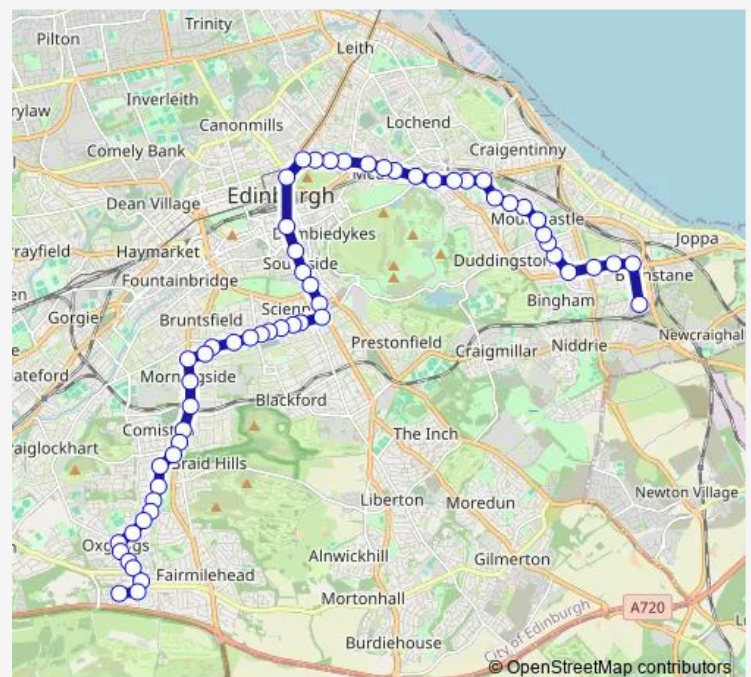

### Route schedule

Asda The Jewel — Hunter's Tryst

Monday 04:47-23:05

Tuesday 04:47-23:05

Wednesday 04:47-23:05

Thursday 04:47-23:05

Friday 04:47-23:05

Saturday 05:46-23:05

### Route info

Direction: Asda The Jewel

Stops: 59

Trip Duration: 1 hour 14 min

Wellington Street

Brunswick Street

Leopold Place

Leith Street

## Route info

Direction: Hunter's Tryst

Stops: 59

Trip Duration: 1 hour 6 min

Lauder Road

Seton Place

Causewayside

Newington Road