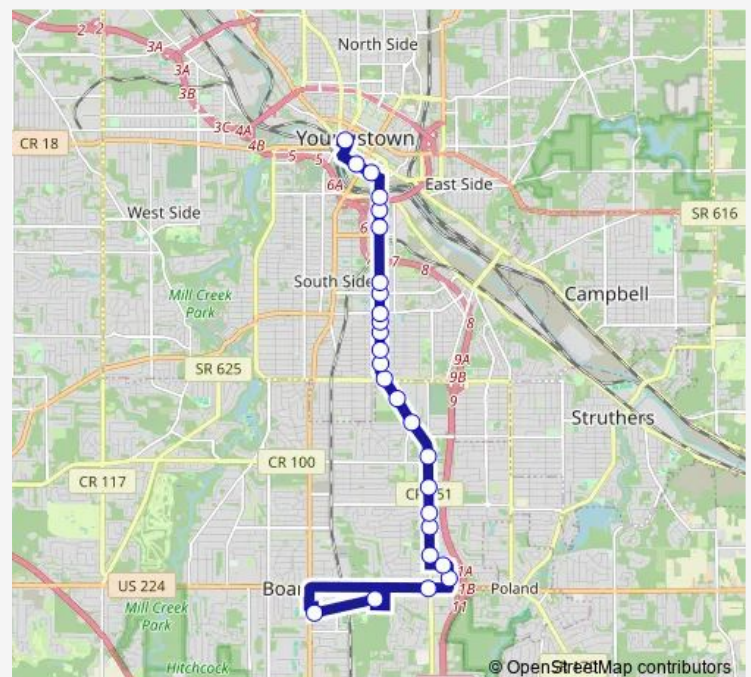

Sparkle Market

South Ave & Simon Rd

South Ave & Madonda St

Route schedule

Federal Station — Southern Park Mall

Monday 05:40-19:40

Tuesday 05:40-19:40

Wednesday 05:40-19:40

Thursday 05:40-19:40

Friday 05:40-19:40

Saturday 07:40-17:40

Sunday —

Route info

Direction: Federal Station

Stops: 30

Trip Duration: 0 hour 40 min

5 — 5 South Ave

South Ave & Afton Ave (Flag Stop)

South Ave & Mathews Rd

South Ave & Larkridge Ave (Flag Stop)

South Ave & Meadow Ln (Flag Stop)

South Ave & Cedar Way

Boardman Walmart

Marc's (Flag Stop)

Shops @ Boardman Park

Southern Park Mall

Direction

Southern Park Mall — Federal Station

26 stops

[Open route schedule](#)

Southern Park Mall

Shops @ Boardman Park