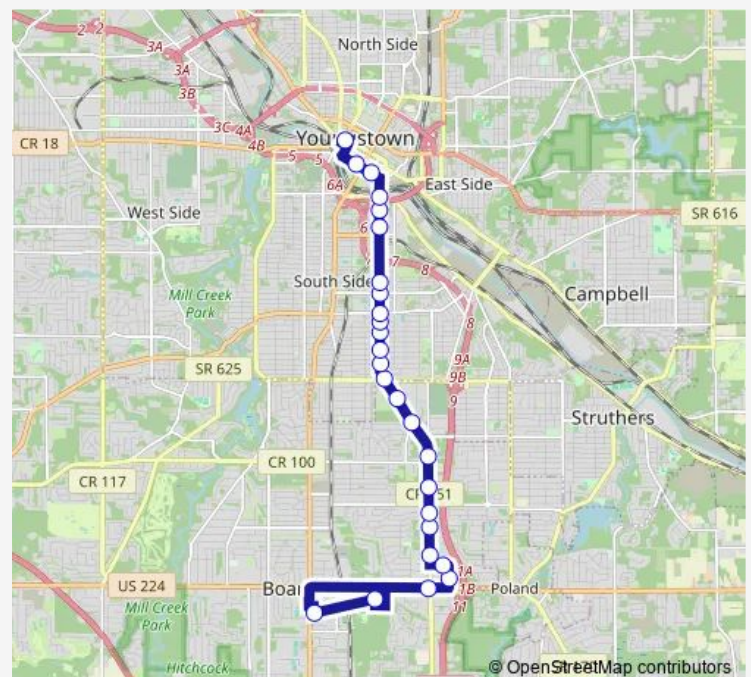

Sparkle Market

South Ave & Simon Rd

South Ave & Madonda St

Route schedule

Federal Station — Southern Park Mall

Monday 05:40-19:40

Tuesday 05:40-19:40

Wednesday 05:40-19:40

Thursday 05:40-19:40

Friday 05:40-19:40

Saturday 07:40-17:40

Sunday —

Route info

Direction: Federal Station

Stops: 30

Trip Duration: 0 hour 40 min

5 — 5 South Ave

South Ave & Afton Ave (Flag Stop)

South Ave & Mathews Rd

South Ave & Larkridge Ave (Flag Stop)

South Ave & Meadow Ln (Flag Stop)

South Ave & Cedar Way

Boardman Walmart

Marc's (Flag Stop)

Shops @ Boardman Park

Southern Park Mall

Direction

Southern Park Mall — Federal Station

26 stops

[Open route schedule](#)

Southern Park Mall

Shops @ Boardman Park