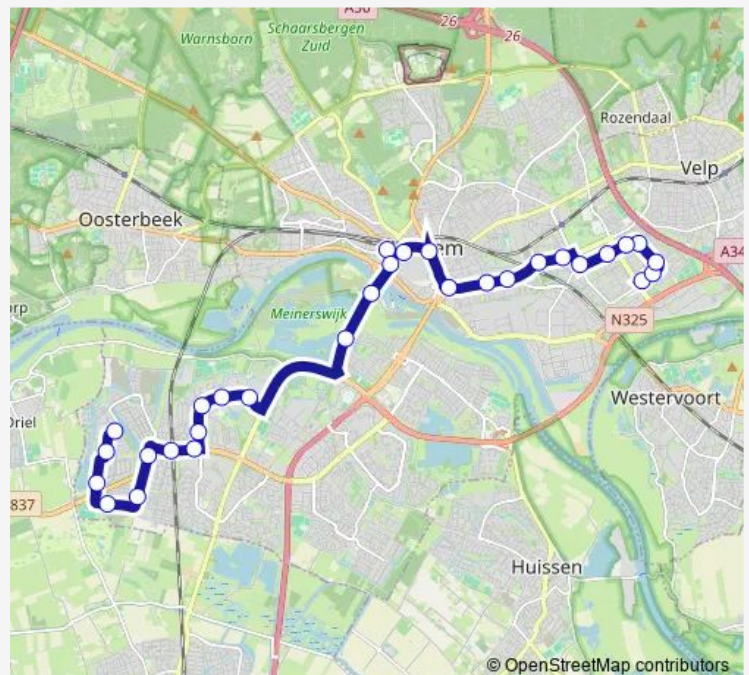

Arnhem, Velperplein [ D ]

Arnhem, Willemsplein [ F ]

Arnhem, Centraal Station [ M ]

Arnhem, Rijnstraat

Arnhem, de Praets

Arnhem, Fonteinkruidstraat

Arnhem, Hagemanswei

Arnhem, Bussumstraat

### Route schedule

Arnhem, Presikhaaf/Cannenburgln — Arnhem, De Zeis

Monday 05:34-23:51

Tuesday 05:34-23:15

Wednesday 05:34-23:15

Thursday 05:34-23:51

Friday 05:34-23:15

Saturday 07:11-23:50

### Route info

Direction: Arnhem, Presikhaaf/Cannenburgln

Stops: 28

Trip Duration: 0 hour 41 min

■ 5 — Arnhem Schuytgraaf - Presikhaaf

BusMaps

Arnhem, Hillegomweg

Arnhem, Hollandweg