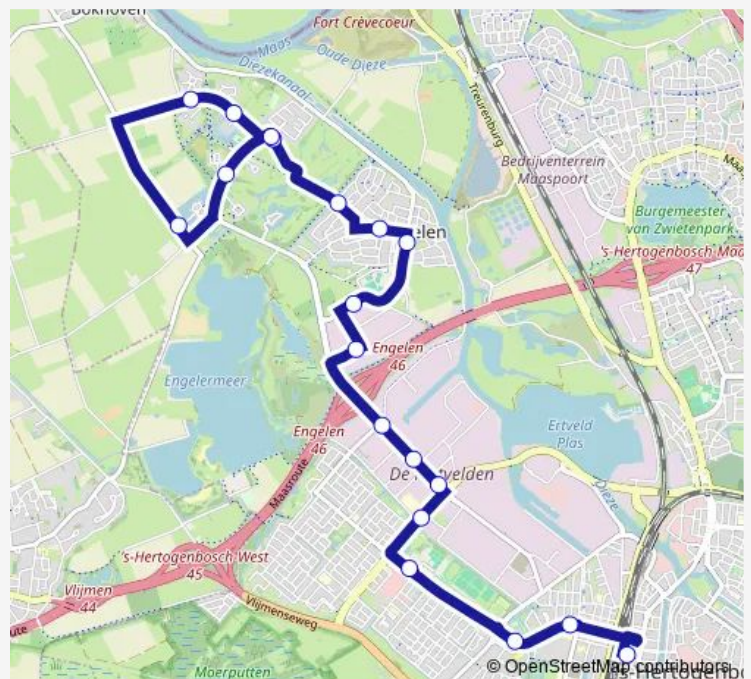

Engelen, Regenwulp

Engelen, Haverleij

Engelen, Velderwoude

Engelen, Wuyvenhaerd

Engelen, Beeckendael

Engelen, Lelienhuyze

Engelen, Haverleij

Route schedule

's-Hertogenbosch, Centraal Station (F) — Engelen, Haverleij

Monday 06:41-08:40

Tuesday 06:41-08:40

Wednesday 06:41-08:40

Thursday 06:41-08:40

Friday 06:41-08:40

Saturday —

Sunday —

Route info

Direction: 's-Hertogenbosch, Centraal Station (F)

Stops: 16

Trip Duration: 0 hour 23 min

5 — Engelen - Centraal Station

Direction

Engelen, Haverleij — 's-Hertogenbosch, Centraal Station (A)

14 stops

[Open route schedule](#)

Engelen, Haverleij

Engelen, Regenwulp

Engelen, Kraanvogellaan

Engelen, Schoolstraat

's-Hertogenbosch, De Vutter

's-Hertogenbosch, De Beverspijken

's-Hertogenbosch, Rietveldenweg