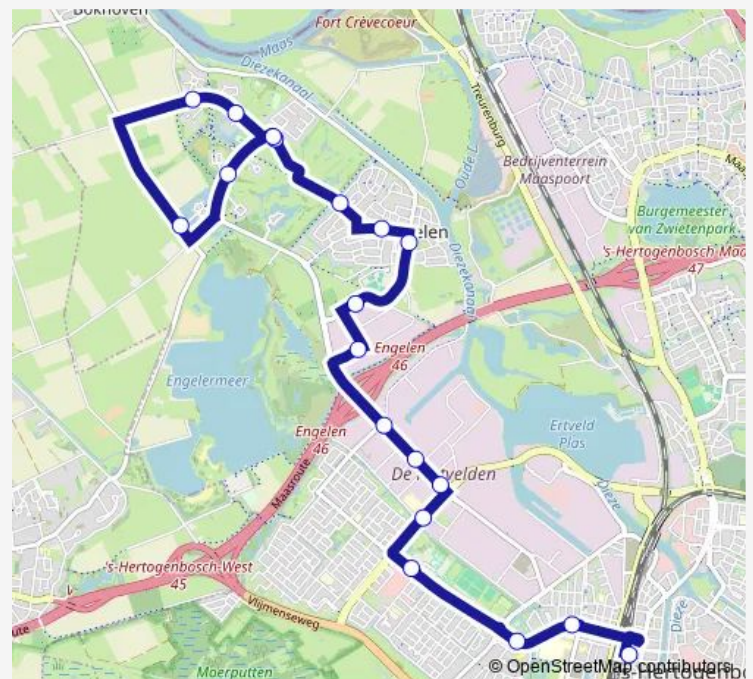

### Direction

Engelen, Haverleij — 's-Hertogenbosch, Centraal Station (A)

14 stops

[Open route schedule](#)

Engelen, Haverleij

Engelen, Regenwulp

Engelen, Kraanvogellaan

Engelen, Schoolstraat

's-Hertogenbosch, Simon Stevinweg

's-Hertogenbosch, Chr. Huygensweg

's-Hertogenbosch, Centraal Station (A)

### Route schedule

Engelen, Haverleij — 's-Hertogenbosch, Centraal Station (A)

Monday 06:34-09:06

Tuesday 06:34-09:06

Wednesday 06:34-09:06

Thursday 06:34-09:06

Friday 06:34-09:06

Saturday —

### Route info

Direction: Engelen, Haverleij

Stops: 14

Trip Duration: 0 hour 18 min

5 — Engelen - Centraal Station