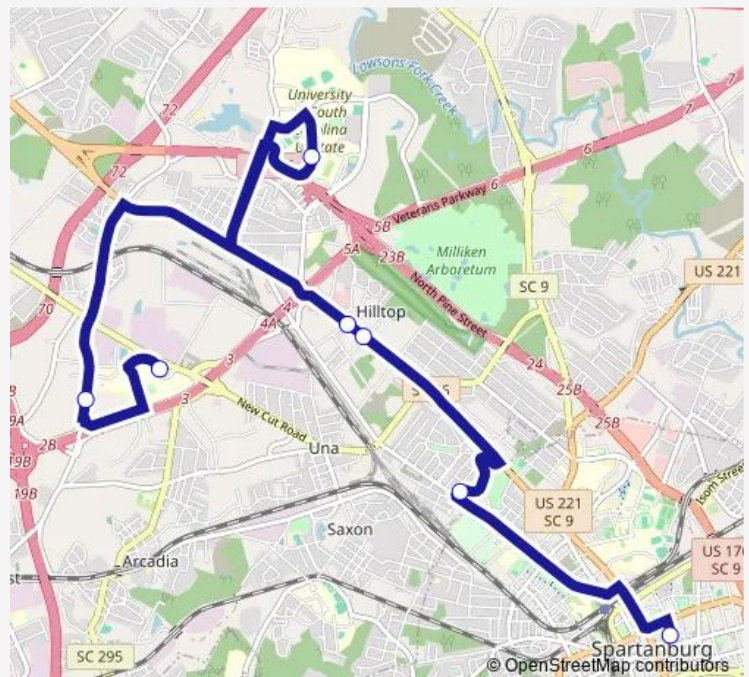

### Direction

Spartanburg Community College — Downtown

7 stops

[Open route schedule](#)

Spartanburg Community College

S.C. Department of Motor Vehicles

USC Upstate

North Town Shopping Center

Asheville Hw & White Ave

Swanee St & Howard St

Downtown

### Route schedule

Spartanburg Community College — Downtown

Monday	06:55-16:55
Tuesday	06:55-16:55
Wednesday	06:55-16:55
Thursday	06:55-16:55
Friday	06:55-16:55
Saturday	10:25-16:25
Sunday	—

### Route info

Direction: Spartanburg Community College

Stops: 7

Trip Duration: 0 hour 35 min

5 — Spartanburg Community College

BusMaps

**Direction**

Downtown — Spartanburg Community College