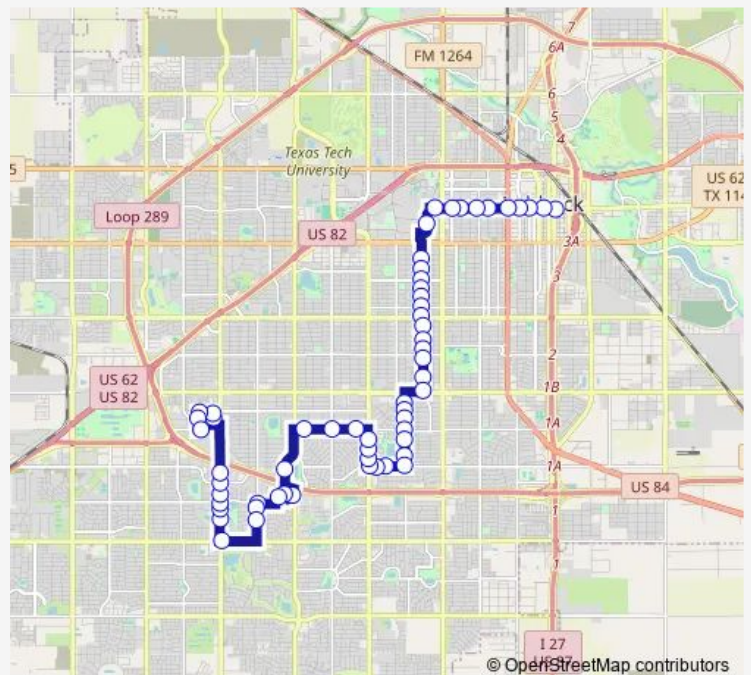

Boston Ave & 24th St.

26th St. & Boston Ave

Boston Ave & 28th St.

Boston Ave & 30th St.

Boston Ave & 32nd St.

Boston Ave & 34th St.

Boston Ave & 36th St.

Boston Ave & 39th St.

Saturday 06:15-18:15

Sunday —

Route info

Direction: Citibus Downtown Transfer Plaza

Stops: 59

Trip Duration: 0 hour 55 min

5 — Boston / S.Quaker / South Plains Mall

Boston Ave & 43rd St.

Boston Ave & 47th St.

Boston Ave & 50th St.

Elgin Ave & 52nd St.

Elgin Ave & 54th St.

Elgin Ave & 56th St.

Elgin Ave & 58th St.

Elgin Ave & 60th St.

Elgin Ave & 64th St.

Elgin Ave & 66th St.

66th St. & Gary Ave

66th St. & Hartford Ave

66th St. & Indiana Ave

Indiana Ave & 64th St.

Indiana Avenue & 62nd St.

Indiana Ave & 60th St.

58th St. & Joliet Ave