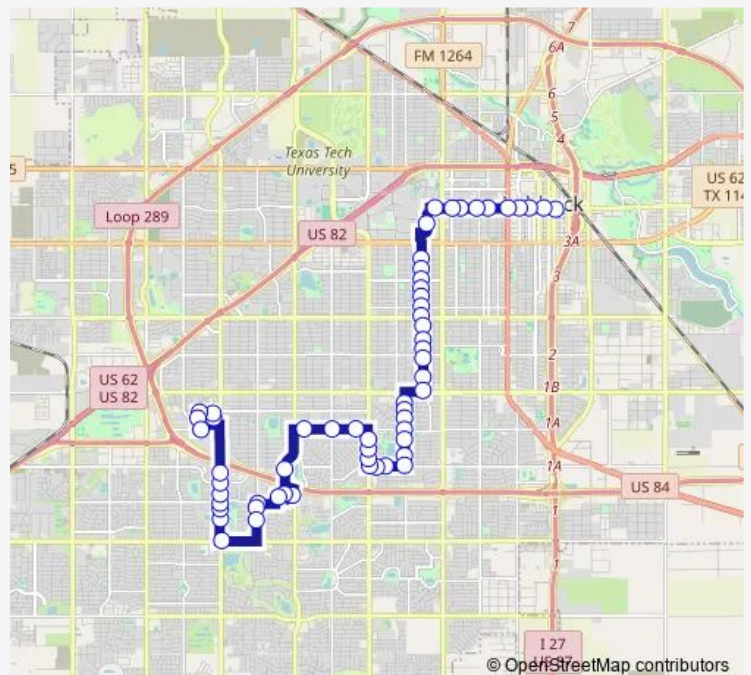

Boston Ave & 24th St.

26th St. & Boston Ave

Boston Ave & 28th St.

Boston Ave & 30th St.

Boston Ave & 32nd St.

Boston Ave & 34th St.

Boston Ave & 36th St.

Boston Ave & 39th St.

Saturday 06:15-18:15

Sunday —

Route info

Direction: Citibus Downtown Transfer Plaza

Stops: 59

Trip Duration: 0 hour 55 min

5 — Boston / S.Quaker / South Plains Mall

Boston Ave & 43rd St.

Boston Ave & 47th St.

Boston Ave & 50th St.

Elgin Ave & 52nd St.

Elgin Ave & 54th St.

Elgin Ave & 56th St.

Elgin Ave & 58th St.

Elgin Ave & 60th St.

Elgin Ave & 64th St.

Elgin Ave & 66th St.

66th St. & Gary Ave

66th St. & Hartford Ave

66th St. & Indiana Ave

Indiana Ave & 64th St.

Indiana Avenue & 62nd St.

Indiana Ave & 60th St.

58th St. & Joliet Ave