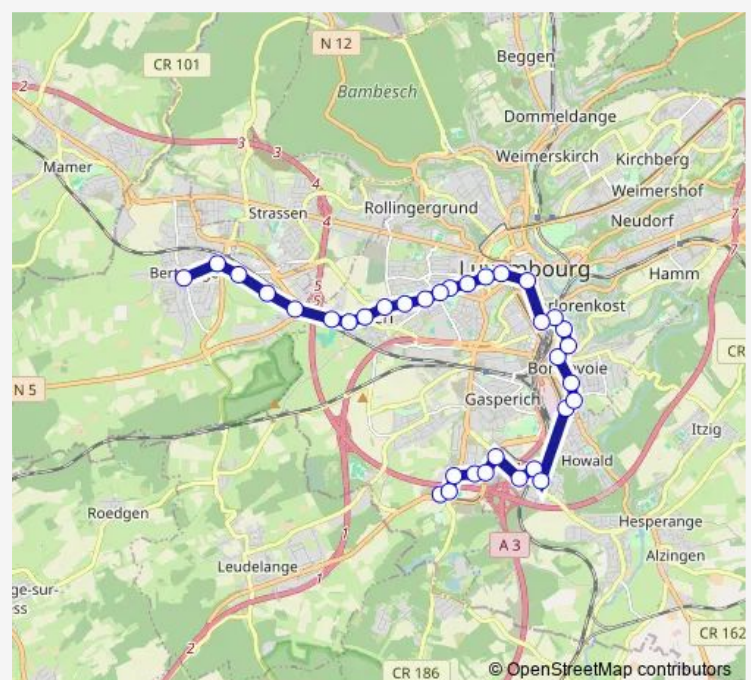

Monterey Quai 2

Wampach Quai 2

Crécy Quai 2

Route schedule

(131) Stade de Luxembourg Quai 16 — Bertrange, Gemeng Quai 1

Monday 04:52-23:22

Tuesday 04:52-23:22

Wednesday 04:52-23:22

Thursday 04:52-23:22

Friday 04:52-23:22

Saturday 05:22-23:22

Sunday 05:22-23:22

Route info

Direction: (131) Stade de Luxembourg Quai 16

Stops: 34

Trip Duration: 0 hour 40 min

5

BusMaps

Franciscaines Quai 2

Merl, Parc Quai 2

Place de France Quai 2

Orval Quai 2

Laang Heck Quai 2

St Hubert Quai 2

Thursday 05:01-23:31

Friday 05:01-23:31

Saturday 05:31-23:31

Sunday 05:31-23:31

Route info

Direction: Bertrange, Gemeng Quai 2

Stops: 35

Trip Duration: 0 hour 45 min