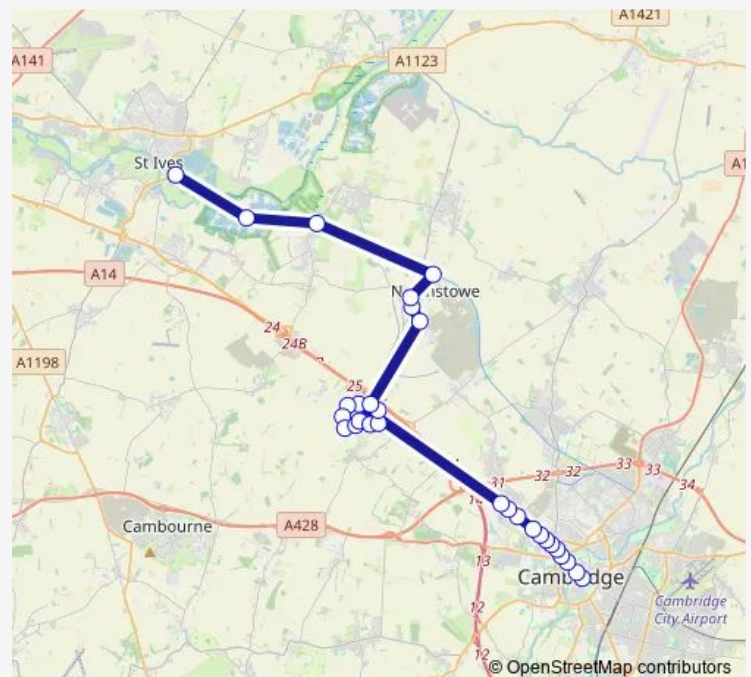

Thursday 05:40-23:30

Friday 05:40-23:30

Saturday 05:40-23:30

Sunday 08:50-17:50

Route info

Direction: Emmanuel Street

Stops: 29

Trip Duration: 0 hour 57 min

5 — Cambridge - Northstowe

Acorn Avenue

High Street

Brookside

Ladywalk

Longstanton Park-and-Ride

The Busway Swavesey

The Busway Fen Drayton Lakes

The Busway St Ives Park and Ride

Direction

The Busway St Ives Park and Ride — Emmanuel Street

27 stops

[Open route schedule](#)

The Busway St Ives Park and Ride

The Busway Fen Drayton Lakes

The Busway Swavesey

Monday 04:33-22:30

Tuesday 04:33-22:30

Wednesday 04:33-22:30

Thursday 04:33-22:30

Friday 04:33-22:30

Saturday 04:33-22:30

Sunday 07:43-16:43

Route info