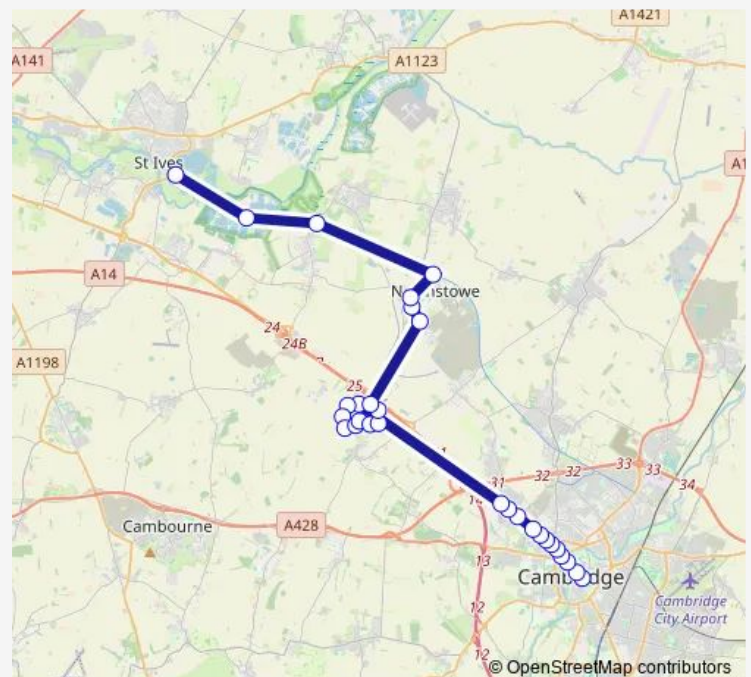

Thursday 05:40-23:30

Friday 05:40-23:30

Saturday 05:40-23:30

Sunday 08:50-17:50

Route info

Direction: Emmanuel Street

Stops: 29

Trip Duration: 0 hour 57 min

5 — Cambridge - Northstowe

Acorn Avenue

High Street

Brookside

Ladywalk

Longstanton Park-and-Ride

The Busway Swavesey

The Busway Fen Drayton Lakes

The Busway St Ives Park and Ride

Direction

The Busway St Ives Park and Ride — Emmanuel Street

27 stops

[Open route schedule](#)

The Busway St Ives Park and Ride

The Busway Fen Drayton Lakes

The Busway Swavesey

Monday 04:33-22:30

Tuesday 04:33-22:30

Wednesday 04:33-22:30

Thursday 04:33-22:30

Friday 04:33-22:30

Saturday 04:33-22:30

Sunday 07:43-16:43

Route info