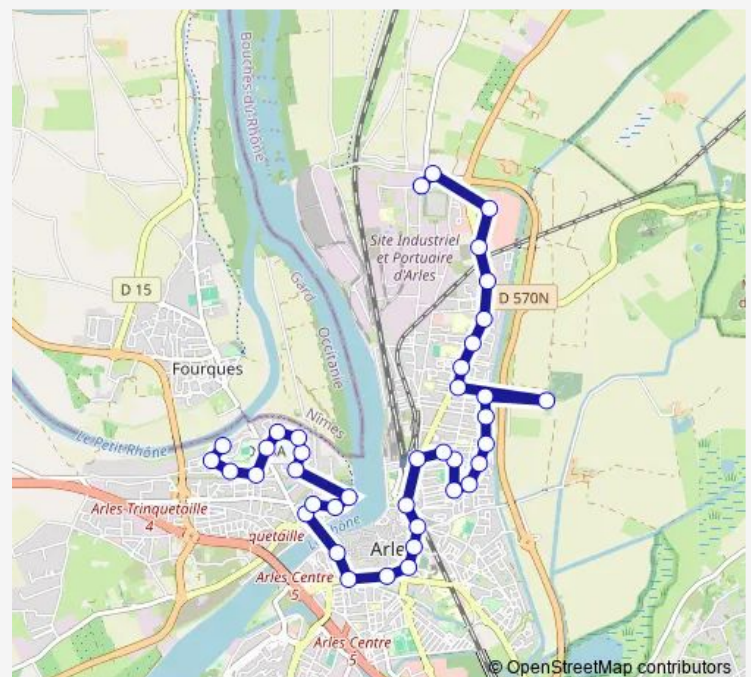

Ile des Sables

Gondran

Saurel

Laget

Saulcy

Dunant

Robespierre

St Pierre

### Route schedule

Tournesol — ZI Nord

Monday 07:20-18:55

Tuesday 07:20-18:55

Wednesday 07:20-18:55

Thursday 07:20-18:55

Friday 07:20-18:55

Saturday 07:20-18:55

### Route info

Direction: Tournesol

Stops: 40

Trip Duration: 0 hour 38 min

5 — 5 - ZI Nord <> Tournesol

Stalingrad

De Lattre

Edison