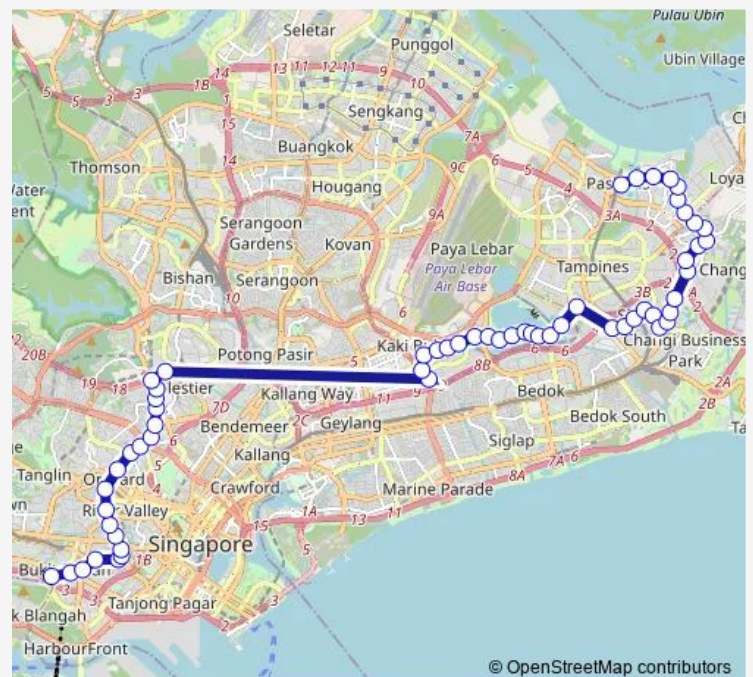

Thursday 05:30

Friday 05:30

Saturday 05:30

Sunday 05:30

Route info

Direction: Bt Merah Int

Stops: 59

Trip Duration: 2 hour 13 min

Thursday 05:30

Friday 05:30

Saturday 05:30

Sunday 05:30

Route info

Direction: Pasir Ris Int

Stops: 60

Trip Duration: 2 hour 15 min