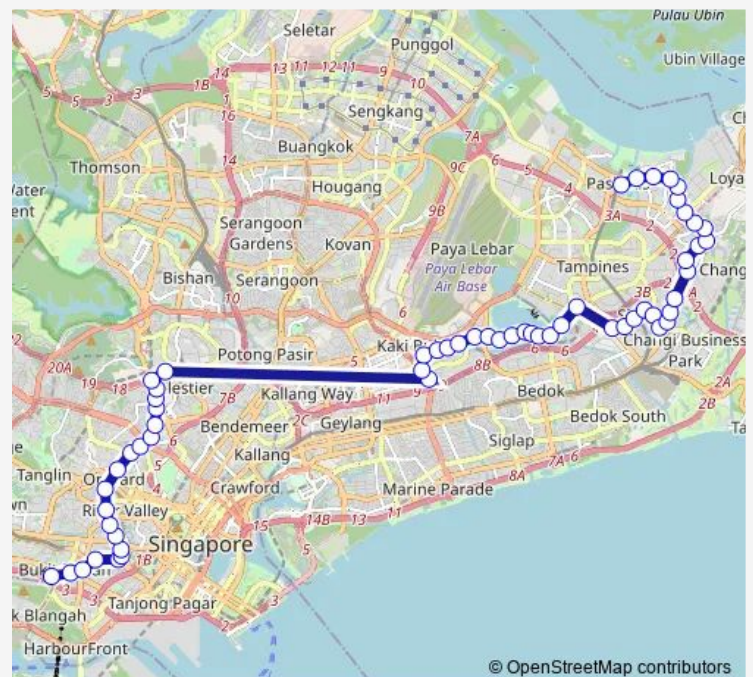

Thursday 05:30

Friday 05:30

Saturday 05:30

Sunday 05:30

Route info

Direction: Bt Merah Int

Stops: 59

Trip Duration: 2 hour 13 min

Thursday 05:30

Friday 05:30

Saturday 05:30

Sunday 05:30

Route info

Direction: Pasir Ris Int

Stops: 60

Trip Duration: 2 hour 15 min