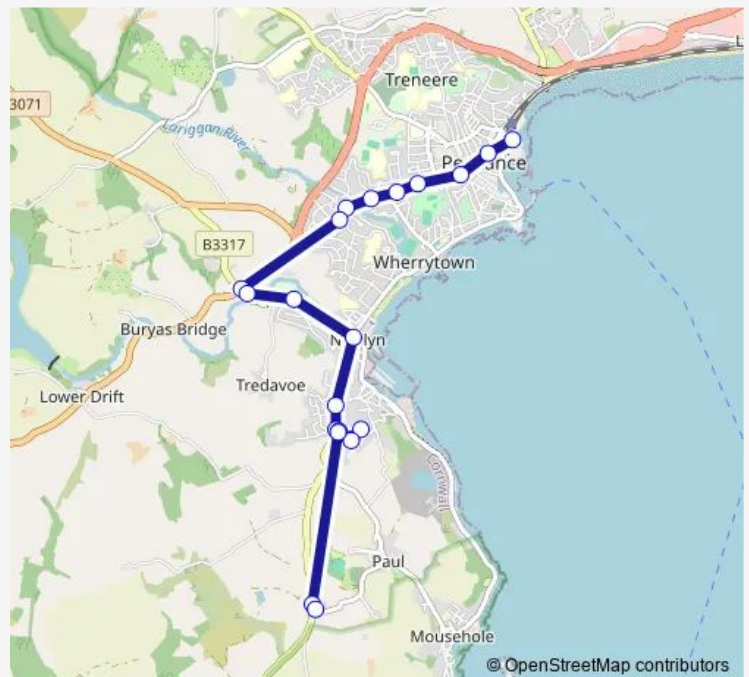

Gwavas Estate

Long Row

South Place

Route schedule

Bus Station — South Place

Monday 08:45-22:25

Tuesday 08:45-22:25

Wednesday 08:45-22:25

Thursday 08:45-22:25

Friday 08:45-22:25

Saturday 08:45-22:25

Sunday —

Route info

Direction: Bus Station

Stops: 21

Trip Duration: 0 hour 24 min

5 — Penzance - Newlyn - Sheffield

Direction

South Place — Bus Station

18 stops

[Open route schedule](#)

South Place

Boslandew Hill

Gwavas Cross Roads

South Place — Bus Station

Monday 06:34-22:39

Tuesday 06:34-22:39

Wednesday 06:34-22:39

Thursday 06:34-22:39

Friday 06:34-22:39

Saturday 06:34-22:39

Sunday —