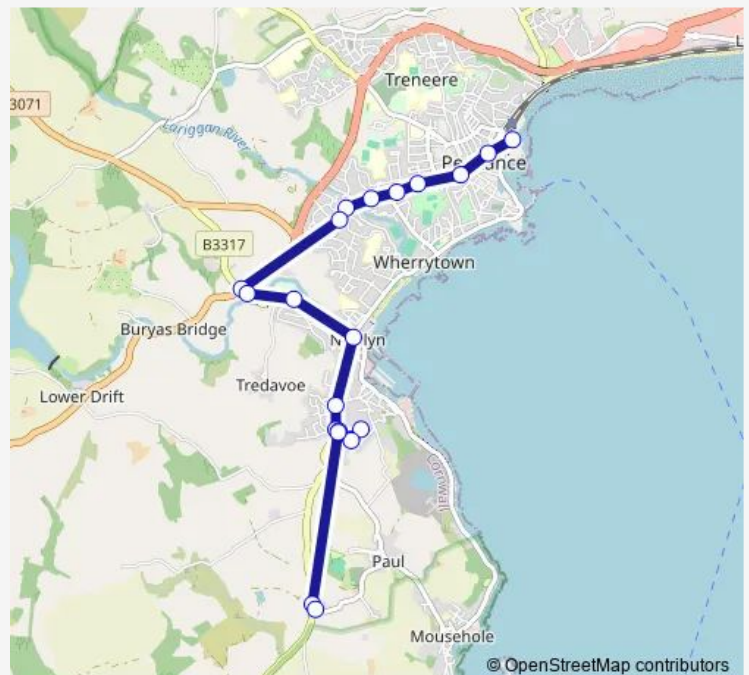

Gwavas Estate

Long Row

South Place

Route schedule

Bus Station — South Place

Monday 08:45-22:25

Tuesday 08:45-22:25

Wednesday 08:45-22:25

Thursday 08:45-22:25

Friday 08:45-22:25

Saturday 08:45-22:25

Sunday —

Route info

Direction: Bus Station

Stops: 21

Trip Duration: 0 hour 24 min

5 — Penzance - Newlyn - Sheffield

Direction

South Place — Bus Station

18 stops

[Open route schedule](#)

South Place

Boslandew Hill

Gwavas Cross Roads

South Place — Bus Station

Monday 06:34-22:39

Tuesday 06:34-22:39

Wednesday 06:34-22:39

Thursday 06:34-22:39

Friday 06:34-22:39

Saturday 06:34-22:39

Sunday —