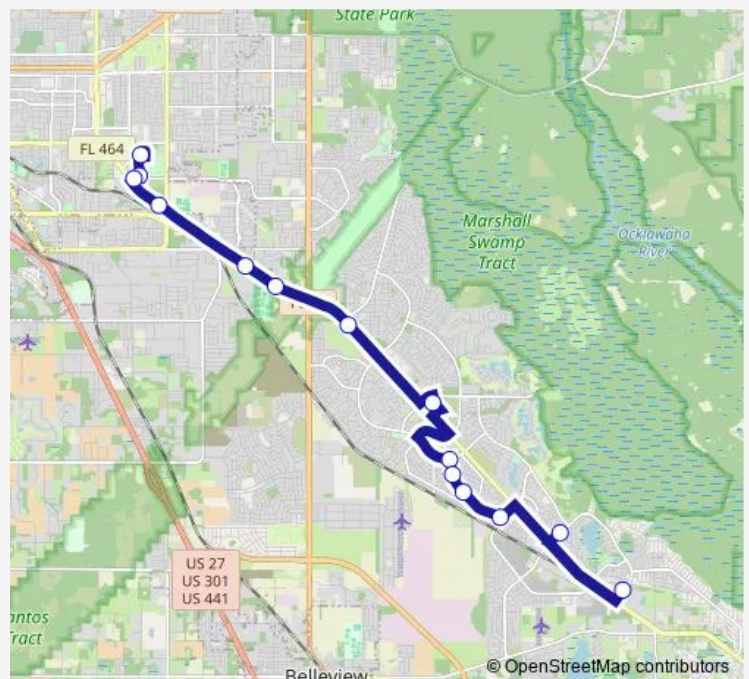

### Direction

Florida Dept. of Health Marion County — Oak Rd. & Oak Ct.

14 stops

[Open route schedule](#)

Florida Dept. of Health Marion County

SE 32nd Ave. & SE 24th St.

SE 24th St. & SE Maricamp Rd.

SE Maricamp Rd. (SR 464) & SE 36th Ave.

### Route schedule

Florida Dept. of Health Marion County — Oak Rd. & Oak Ct.

Monday	05:45-19:08
Tuesday	05:45-19:08
Wednesday	05:45-19:08
Thursday	05:45-19:08
Friday	05:45-19:08
Saturday	05:45-19:08
Sunday	—

### Route info

Direction: Florida Dept. of Health Marion County

Stops: 14

Trip Duration: 0 hour 35 min

5 — Red

## Direction

Oak Rd. & Oak Ct. — Florida Dept. of Health Marion County

19 stops

[Open route schedule](#)

Oak Rd. & Oak Ct.

Silver Rd. & Oak Rd.

Silver Rd. & Silver Ln.

Silver Rd. & Emerald Rd.