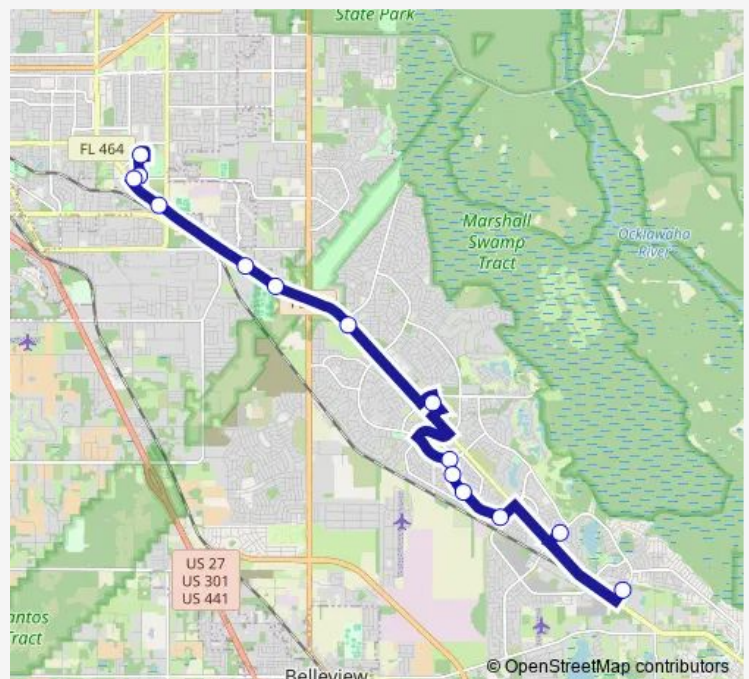

SE 24th St. & SE Maricamp Rd.

SE Maricamp Rd. (SR 464) & SE 36th Ave.

SE Maricamp Rd. & Forest High School

SE Maricamp Rd & Baseline Rd

SE Maricamp Rd. (Cr464) & SE 64th Ave.

Walmart Supercenter in Silver Springs Shores

Spring Rd. & Pine Rd.

Spring Rd. & Water Rd.

Spring Rd. & Spring Track

Spring Rd. & Emerald Rd.

Oak Rd. & Oak Track (Lake Weir High School)

Oak Rd. & Oak Ct.

Route schedule

Florida Dept. of Health Marion County — Oak Rd. & Oak Ct.

Monday	05:45-19:08
Tuesday	05:45-19:08
Wednesday	05:45-19:08
Thursday	05:45-19:08
Friday	05:45-19:08
Saturday	05:45-19:08
Sunday	—

Route info

Direction: Florida Dept. of Health Marion County

Stops: 14

Trip Duration: 0 hour 35 min

5 — Red

Direction

Oak Rd. & Oak Ct. — Florida Dept. of Health Marion County

19 stops

[Open route schedule](#)

Oak Rd. & Oak Ct.

Silver Rd. & Oak Rd.

Silver Rd. & Silver Ln.