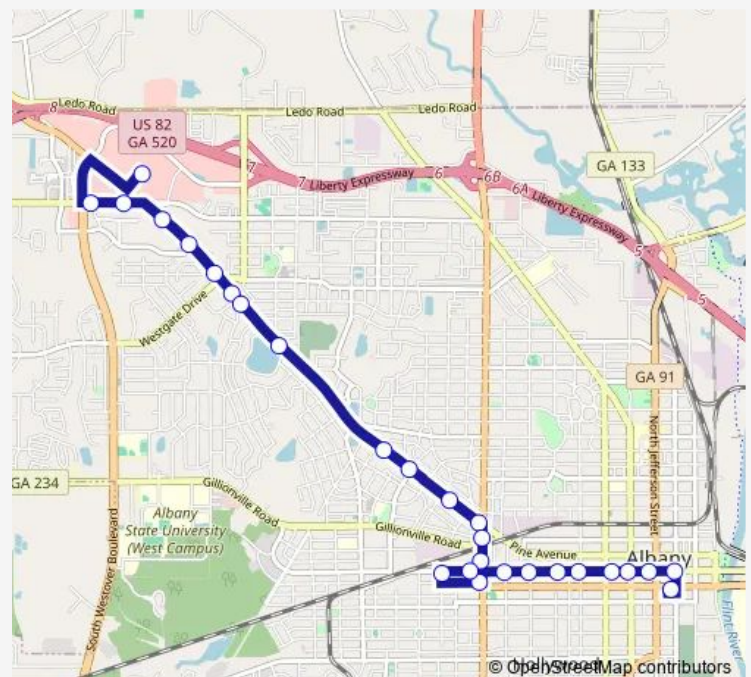

### Route schedule

Albany Mall — Albany Transit Center

Monday	07:22-16:22
Tuesday	07:22-16:22
Wednesday	07:22-16:22
Thursday	07:22-16:22
Friday	07:22-16:22
Saturday	—
Sunday	—

### Route info

Direction: Albany Mall

Stops: 27

Trip Duration: 0 hour 20 min

5 — Blue Line: Albany Mall

W Broad Ave/ S Davis St

W Broad Ave / S Madison St

W Broad Ave./ Monroe St

W Broad Ave @ Suntrust Bank

W Broad Ave / S Jackson St

Albany Transit Center

**Direction**

Albany Transit Center — Albany Mall

41 stops

[Open route schedule](#)

Albany Transit Center

## Route info

Direction: Albany Transit Center

Stops: 41

Trip Duration: 0 hour 36 min

Dawson Rd / Baldwin Dr

Dawson Rd @ Self Storage

Dawson Rd / Valley Rd

Dawson Rd @ Shoreham Apt