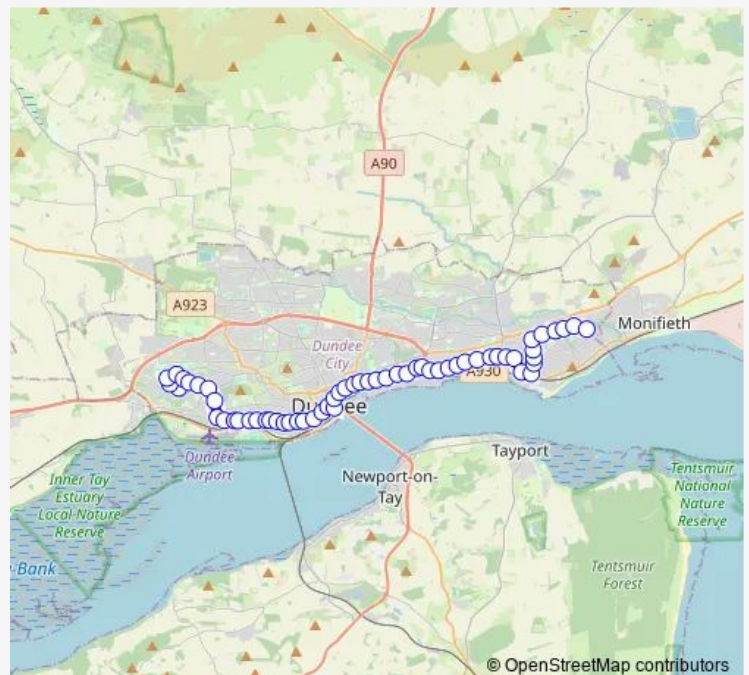

Bus 5

[Go to website](#)

Direction

Inchcape Place — Ninewells Hospital

56 stops

[Open route schedule](#)

- Inchcape Place
- Montague Street
- Abercromby Street
- Nursery Road
- Campfield Square
- Torridon Road East
- Torridon Road West
- Corran Gardens
- Archer Street
- Anton Drive
- Post Office
- Claypotts Road
- Ferndale Drive
- Victoria Road
- Grove Road
- Ellieslea Road
- Fairfield Road
- Crawford Place
- Belsize Road
- Lavender Street
- Redmyre Gardens

Route schedule

Inchcape Place — Ninewells Hospital

Monday	05:25-19:53
Tuesday	05:25-19:53
Wednesday	05:25-19:53
Thursday	05:25-19:53
Friday	05:25-19:53
Saturday	08:03-19:48
Sunday	08:07-19:48

Route info

Direction: Inchcape Place

Stops: 56

Trip Duration: 0 hour 49 min

Balgavies Avenue

Carlochie Place

Dean Avenue

Dalgleish Road

Clarence Road

Kenilworth Avenue

Dalkeith Road

Ellengowan Drive

Baffin Street

Kemback Street

Graham Place

Foundry Lane

Seagate

Waterstones