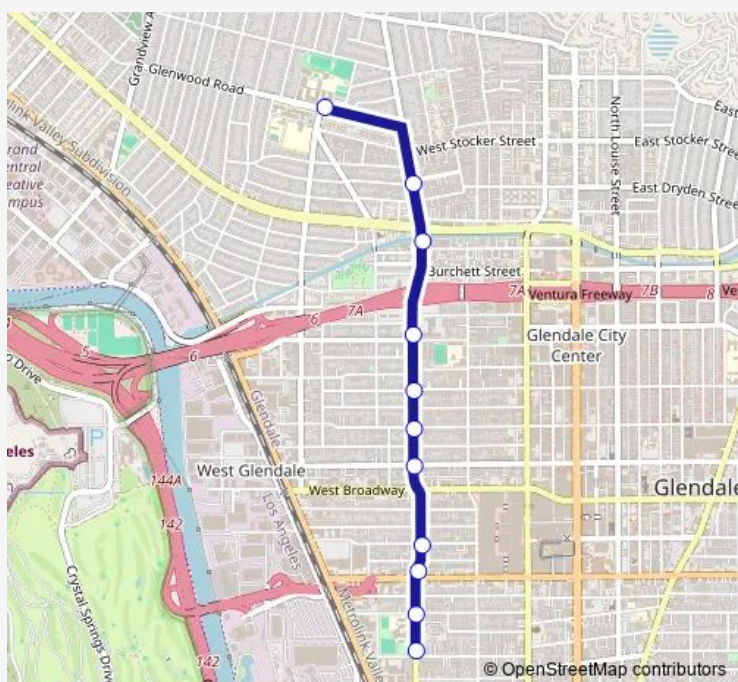

Saturday 09:00-16:36

Sunday —

Route info

Direction: Pacific at Riverdale

Stops: 11

Trip Duration: 0 hour 12 min

5 — Pacific Park to Hoover High School

Direction

Glenwood at Concord (Hoover High School) — Pacific at Riverdale

19 stops

[Open route schedule](#)

Glenwood at Concord (Hoover High School)

Stocker at Pacific

Pacific at Dryden

Pacific at Arden

Pacific at Doran

Central at Lomita

Central at Windsor

Central at Chevy Chase

Chevy Chase at San Fernando

Pacific at San Fernando

Pacific at Riverdale

Route schedule

Glenwood at Concord (Hoover High School) — Pacific at Riverdale

Monday 06:38-18:18

Tuesday 06:38-18:18

Wednesday 06:38-18:18

Thursday 06:38-18:18

Friday 06:38-18:18

Saturday 09:09-16:47

Sunday —

Route info