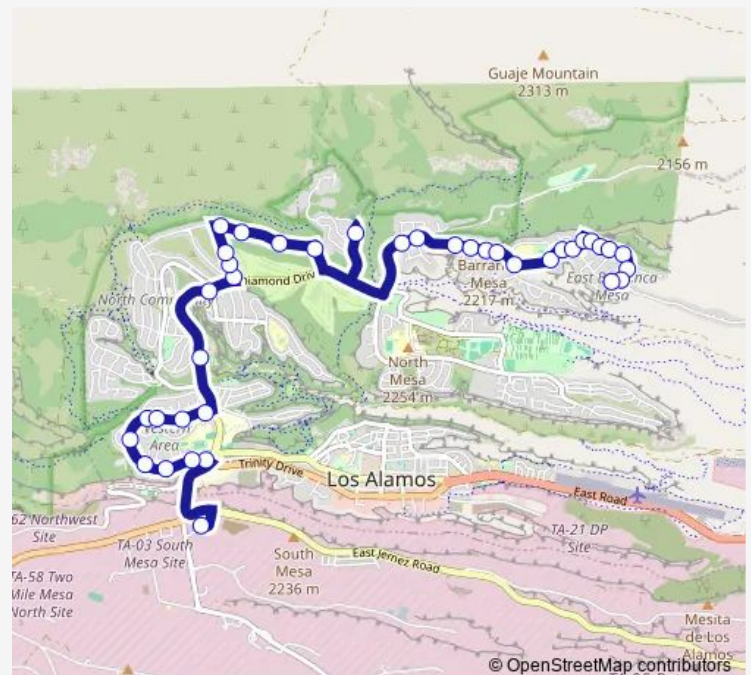

### Route schedule

Los Pueblos & Navajo — Transit Center

Monday 06:10-18:10

Tuesday 06:10-18:10

Wednesday 06:10-18:10

Thursday 06:10-18:10

Friday 06:10-18:10

Saturday —

### Route info

Direction: Los Pueblos & Navajo

Stops: 35

Trip Duration: 0 hour 19 min

5 — Barranca Mesa

35th St & Diamond Dr Inbound

Diamond Dr & Arkansas Ave Inbound

Diamond Dr & Sycamore St Inbound

## Route schedule

Transit Center — Los Pueblos &amp; Navajo

Monday 06:05-18:35

Tuesday 06:05-18:35

Wednesday 06:05-18:35

Thursday 06:05-18:35

Friday 06:05-18:35

Saturday —

## Route info

Direction: Transit Center

Stops: 38

Trip Duration: 0 hour 23 min

Barranca Rd & Dos Brazos St Outbound

Barranca Rd & Camino Encantado Outbound

Barranca Rd & Loma Del Escolar St Out

Barranca Rd & Cascabel St Outbound