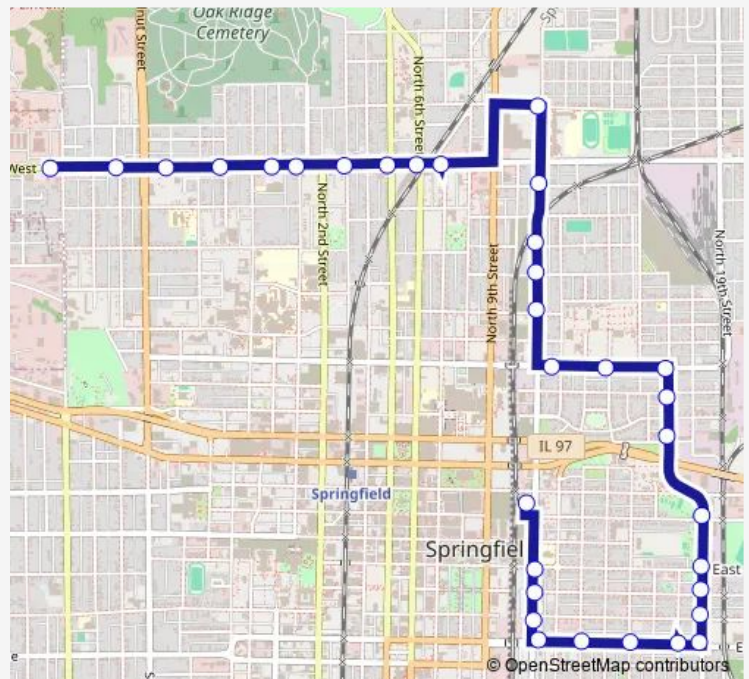

Route schedule

N. Grand & Macarthur — Transfer Center Stop B

Monday	05:30-22:30
Tuesday	05:30-22:30
Wednesday	05:30-22:30
Thursday	05:30-22:30
Friday	05:30-22:30
Saturday	06:30-17:30
Sunday	—

Route info

Direction: N. Grand & Macarthur

Stops: 33

Trip Duration: 0 hour 20 min

5 — Medical / Bruns / N. Grand

MLK & Capitol

MLK & Jackson

MLK & Edwards

MLK & Cook

Cook & 17th

Cook & 15th

Cook & 13th

Cook & 11th

11th & Edwards

11th & Jackson

11th & Capitol

Transfer Center Stop B

Direction

Walnut & Mason

Walnut & Jefferson

Jefferson & State

Jefferson & English

Route schedule

Transfer Center Stop B — N. Grand & Macarthur

Monday 06:00-22:00

Tuesday 06:00-22:00