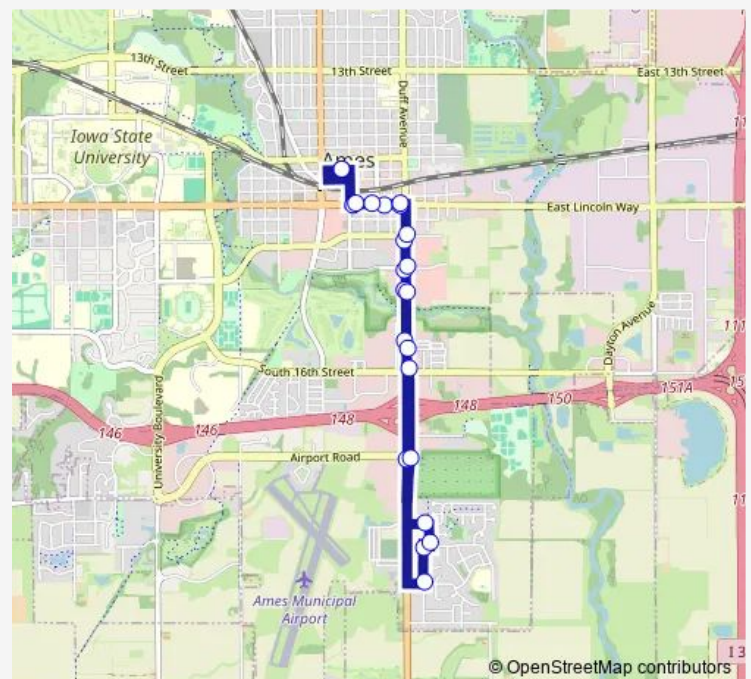

Lincoln Way at South Kellogg Avenue Eastbound

Lincoln Way at South Duff Avenue Eastbound

South Duff Avenue at South 3rd Street Southbound

South Duff Avenue at South 5th Street Southbound

South Duff Avenue at Super Wal-Mart Southbound

South Duff Avenue at Airport Road Northbound

South Duff Avenue at South 16th Street Northbound

South Duff Avenue at Chestnut Street Northbound

South Duff Avenue at Super Wal-Mart Northbound

South Duff Avenue at South 5th Street Northbound

South Duff Avenue at South 3rd Street Northbound

Lincoln Way at Duff Avenue Westbound

Lincoln Way at Kellogg Avenue Westbound

Route schedule

City Hall Westbound — City Hall Westbound

Monday	06:45-18:45
Tuesday	06:45-18:45
Wednesday	06:45-18:45
Thursday	06:45-18:45
Friday	06:45-18:45
Saturday	09:15-18:45
Sunday	—

Route info

Direction: City Hall Westbound

Stops: 23

Trip Duration: 0 hour 24 min

5 — Yellow

Lincoln Way at Clark Avenue Westbound

City Hall Westbound

5 Bus time schedules and route maps are available in an offline PDF at busmaps.com. Use the busmaps.com website to see live bus times, train schedule or subway schedule, and step-by-step directions for all public transit in Nevada