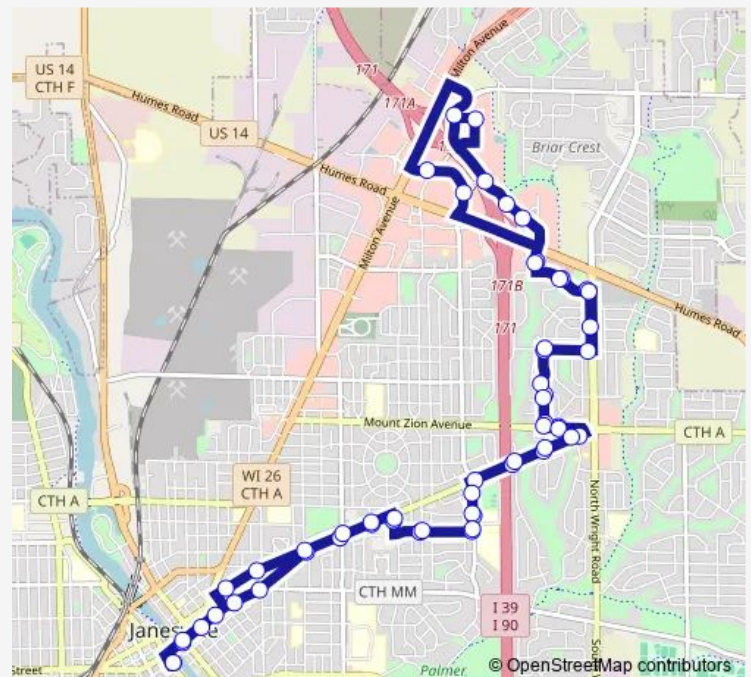

Morningside / Mt Zion

Morningside / Canyon

Morningside / Randolph

Route schedule

Downtown Transfer Center — Downtown Transfer Center

Monday 06:15-17:15

Tuesday 06:15-17:15

Wednesday 06:15-17:15

Thursday 06:15-17:15

Friday 06:15-17:15

Saturday 09:15-16:15

Sunday —

Route info

Direction: Downtown Transfer Center

Stops: 56

Trip Duration: 0 hour 55 min

5 — Milwaukee St

Randolph / N Wright

Midvale / N Wright

Midvale / Greenwood

Deerfield / Wellington (Holiday Inn Express)

N Pontiac (Van Galder Bus Terminal)

Morse (Festival Foods)

Deerfield (Entrance to Walmart)

Wal-Mart / Sam's Club

Deerfield (Mercy Clinic North)

Deerfield (Pine Tree Plaza north)

Deerfield (Pine Tree Plaza)

Deerfield / Wellington (Holiday Inn Express)

Midvale / Greenwood

Midvale / N Wright

N Wright / Greenwood