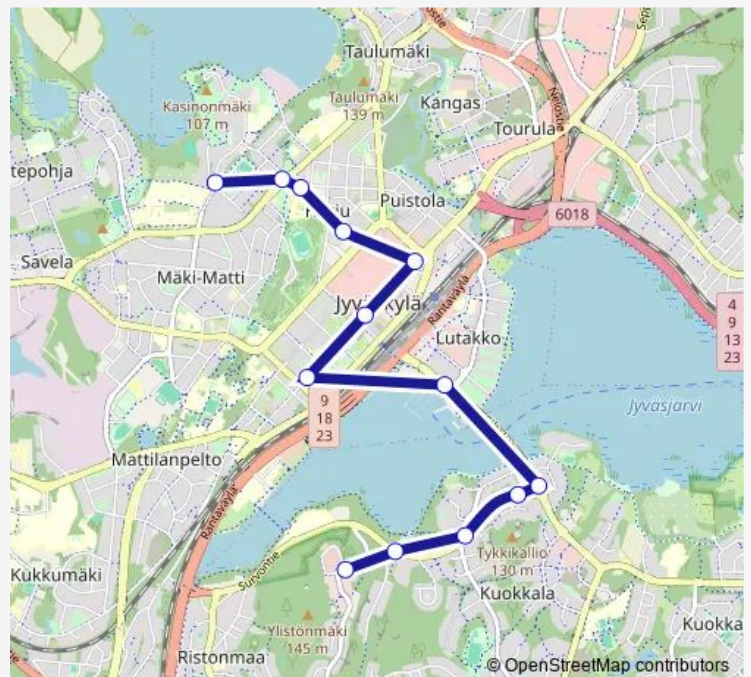

Keski-Suomen talo

Nisulankatu 2

Ammattikoulu 1

Route schedule

Ylistönmäki 1 — Ammattikoulu 1

Monday 06:55-18:10

Tuesday 06:55-18:10

Wednesday 06:55-18:10

Thursday 06:55-18:10

Friday 06:55-18:10

Saturday —

Sunday —

Route info

Direction: Ylistönmäki 1

Stops: 13

Trip Duration: 0 hour 15 min

5 — Ylistönmäki-Viitaniemi

5 Bus time schedules and route maps are available in an offline PDF at busmaps.com. Use the busmaps.com website to see live bus times, train schedule or subway schedule, and step-by-step directions for all public transit in Jyvaeskylae