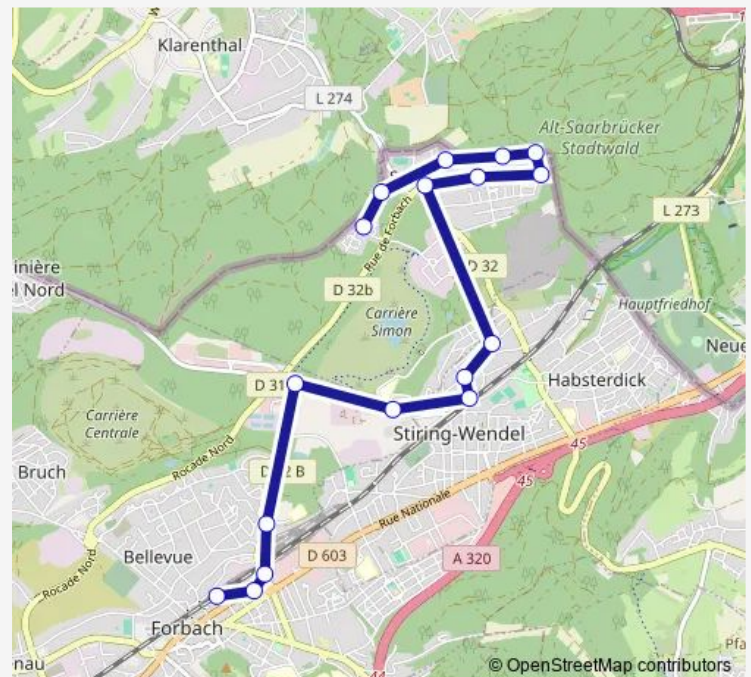

Eurozone

Lycée Condorcet

Rue des Ponts

Ecole Vieux Stiring

Rue de Rosselle

ZI du Puits Simon Iv

Lotissement de la Ferme

### Route schedule

Gare Routière — Lotissement de la Ferme

Monday 07:45-17:20

Tuesday 07:45-17:20

Wednesday 07:45-17:20

Thursday 07:45-17:20

Friday 07:45-17:20

Saturday —

### Route info

Direction: Gare Routière

Stops: 11

Trip Duration: 0 hour 14 min

5 — Forbach - Schoeneck

## Route info

Direction: Lotissement de la Ferme

Stops: 17

Trip Duration: 0 hour 20 min

5 Bus time schedules and route maps are available in an offline PDF at [busmaps.com](https://busmaps.com). Use the [busmaps.com](https://busmaps.com) website to see live bus times, train schedule or subway schedule, and step-by-step directions for all public transit in Saarbruecken