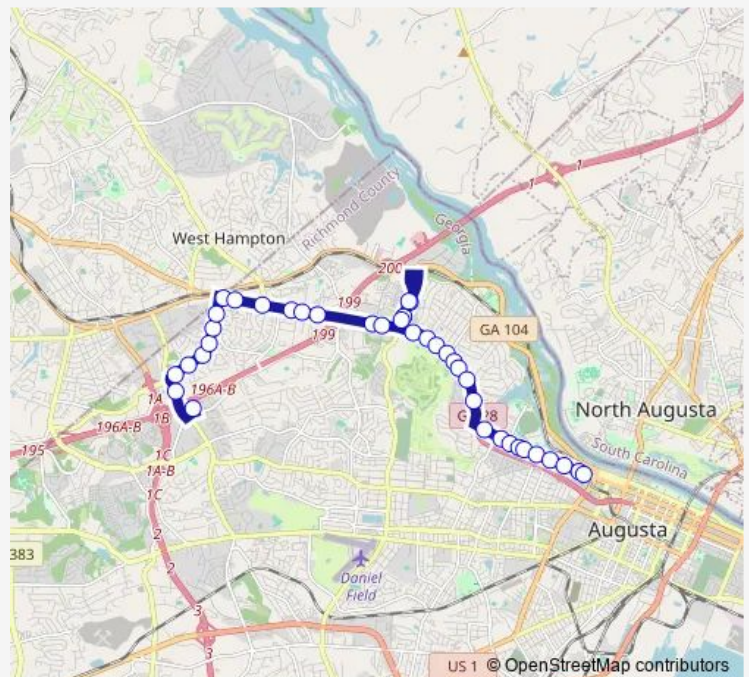

Washington Rd @ River Ridge Dr Ob

Washington Rd - Fairway Square Shopping Center

Washington Rd @ Bertram Rd Ob

Washington Rd @ Sherwood Dr

Route schedule

Transfer Facility — Social Security Administration

Monday 06:33-17:53

Tuesday 06:33-17:53

Wednesday 06:33-17:53

Thursday 06:33-17:53

Friday 06:33-17:53

Saturday 06:50-18:23

Sunday —

Route info

Direction: Transfer Facility

Stops: 39

Trip Duration: 0 hour 37 min

5 — Rt 5 Green - Washington Road

Washington Rd @ Stevens Creek Rd Ob

Washington Rd @ Patriots Way Ob

Washington Rd - Bowling Alley

Washington Rd @ Furys Ferry Rd

Washington Rd - Warren Baptist Church

Saturday 07:20-19:00

Sunday —

Route info

Direction: Social Security Administration

Stops: 38

Trip Duration: 0 hour 43 min

Washington Rd @ W Vineland Rd Ib

Washington Rd @ East Vineland Rd