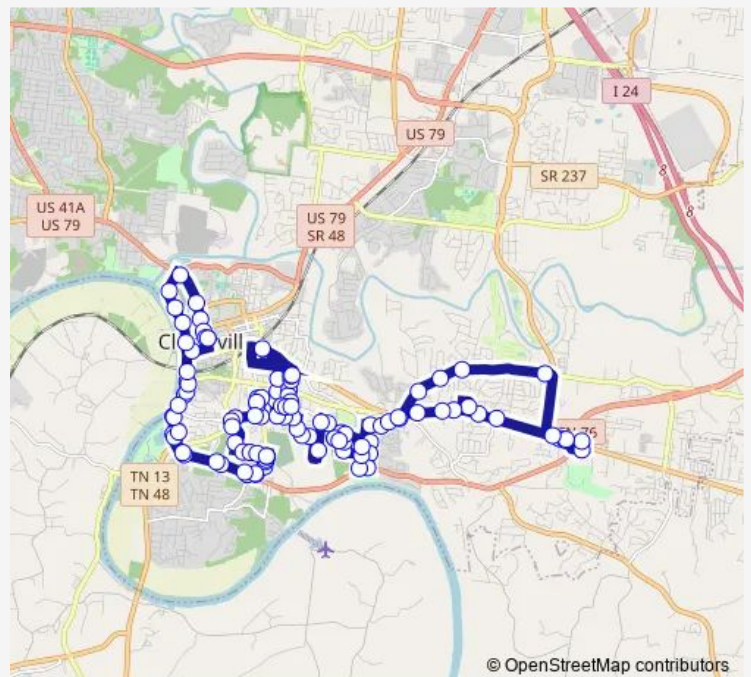

**Bus 5 5 - Hilldale**

[Go to website](#)

**Direction**  
 CTS Transit Center — CTS Transit Center  
 106 stops  
[Open route schedule](#)

- CTS Transit Center
- Commerce St @ Orgain Building Supply
- Riverside. Dr and State Farm
- Riverside Dr and Second Mile Church
- Riverside Dr and Kitchen N Bath Solutions
- Riverside Dr and Guadalajara Mexican Grill
- 41-A By Pass & Riverwood Pl
- Ashland City Rd and Avondale Dr
- 41-A By Pass @ Riverside Shoes Repair
- Edmondson Ferry Rd and Dollar General
- Edmondson Ferry Rd and Ebenezer A.M.E. Church (shelter)
- Edmondson Ferry Rd @ Residence 115
- Edmondson Ferry Rd @ 112 Residence
- Edmondson Ferry Rd @ Residence 107
- five points @ Greenwood
- 835 Greenwood Ave
- Greenwood Ave. & Woodard St
- Richardson & Woodard
- Richardson St & The Housing Authority
- Tally Dr behind Veterans Plaza
- Pageant Ln and Crossland

**Route schedule**

CTS Transit Center — CTS Transit Center

Monday	06:00-19:00
Tuesday	06:00-19:00
Wednesday	06:00-19:00
Thursday	06:00-19:00
Friday	06:00-19:00
Saturday	07:00-19:00
Sunday	—

**Route info**

Direction: CTS Transit Center  
 Stops: 106  
 Trip Duration: 1 hour 50 min

5 — 5 - Hilldale

Pageant Ln and Highway Dr (shelter)

Pageant Ln and Apt 25a

E Happy Hollow

W. Thompkins Ln besides South Central Village Parking Lot

Golf Club Ln. just after Highland Cir.

Golf Club Ln. and Hietts Ln.

Golf Club Ln. and Gary Hills Dr.

Golf Club Ln. and Old Ashland City Rd.

Memorial Dr at David S Bailey General Dentistry

Memorial Dr and Med Park Dr