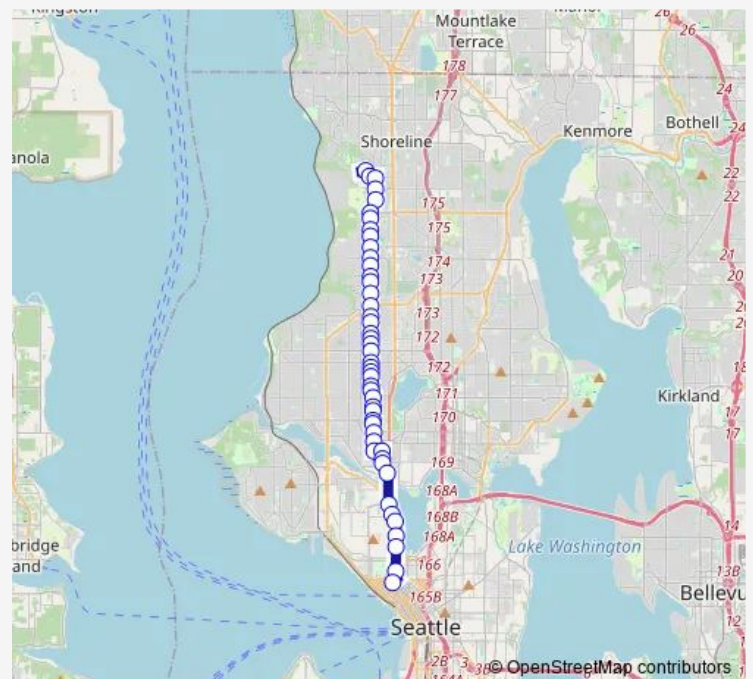

Greenwood Ave N & N 92nd St

Greenwood Ave N & N 90th St

Greenwood Ave N & N 87th St

Route schedule

Shoreline Community College — Wall St & 5th Ave

Monday 04:43-00:41⁺¹

Tuesday 04:43-00:41⁺¹

Wednesday —

Thursday 04:43-00:41⁺¹

Friday 04:43-00:41⁺¹

Saturday 05:25-00:40⁺¹

Sunday 05:23-00:41⁺¹

Route info

Direction: Shoreline Community College

Stops: 47

Trip Duration: 0 hour 39 min

Greenwood Ave N & N 85th St

Greenwood Ave N & N 80th St

Greenwood Ave N & N 78th St

Greenwood Ave N & N 76th St

Greenwood Ave N & N 74th St

Greenwood Ave N & N 70th St

Phinney Ave N & N 67th St

Phinney Ave N & N 65th St