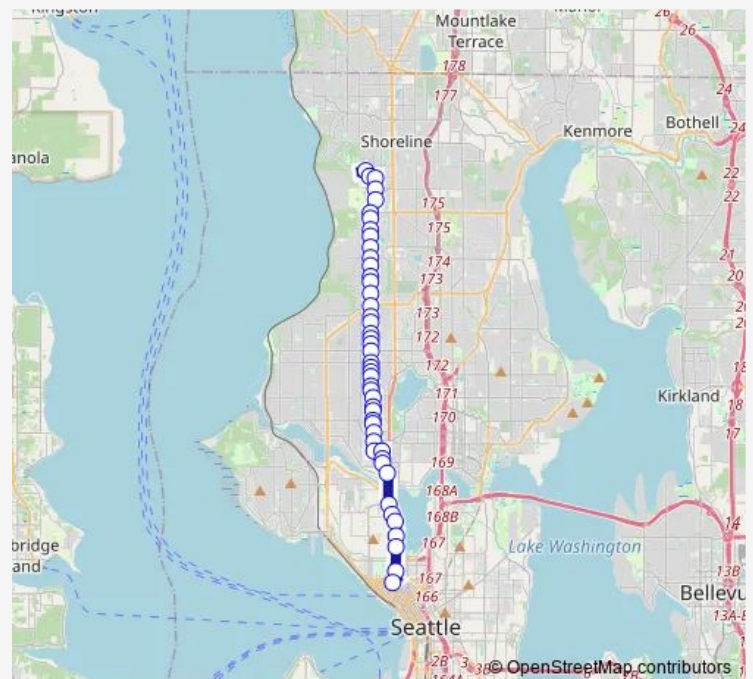

Greenwood Ave N & N 92nd St

Greenwood Ave N & N 90th St

Greenwood Ave N & N 87th St

Route schedule

Shoreline Community College — Wall St & 5th Ave

Monday 04:43-00:41⁺¹

Tuesday 04:43-00:41⁺¹

Wednesday —

Thursday 04:43-00:41⁺¹

Friday 04:43-00:41⁺¹

Saturday 05:25-00:40⁺¹

Sunday 05:23-00:41⁺¹

Route info

Direction: Shoreline Community College

Stops: 47

Trip Duration: 0 hour 49 min

Greenwood Ave N & N 85th St

Greenwood Ave N & N 80th St

Greenwood Ave N & N 78th St

Greenwood Ave N & N 76th St

Greenwood Ave N & N 74th St

Greenwood Ave N & N 70th St

Phinney Ave N & N 67th St

Phinney Ave N & N 65th St