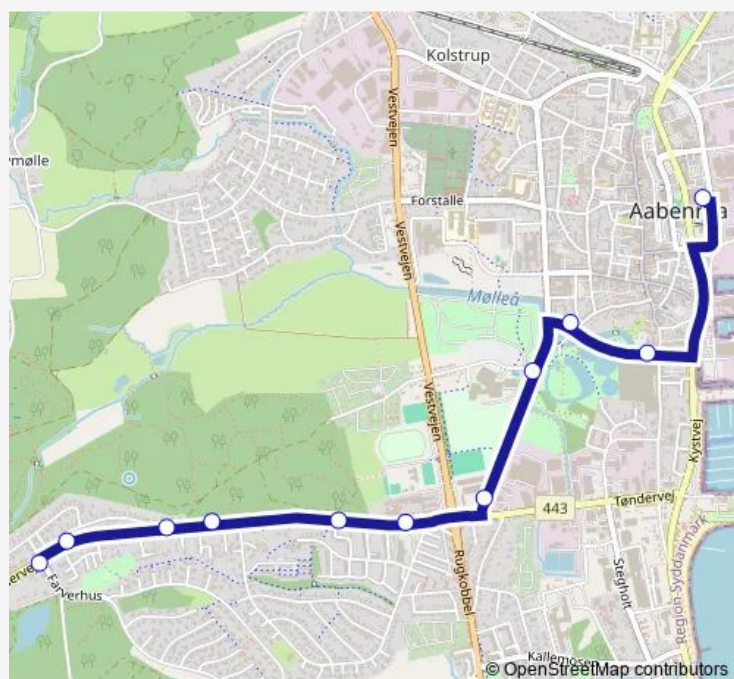

### Direction

Aabenraa Busstation (bybus) — Tøndervej v Farverhus

11 stops

[Open route schedule](#)

Aabenraa Busstation (bybus)

Møllemærsk v Sønderport

Møllemærsk v Dronning Margrethes Vej

Dronning Margrethes Vej v Hjelmallé

### Route schedule

Aabenraa Busstation (bybus) — Tøndervej v Farverhus

Monday 06:00-17:30

Tuesday 06:00-17:30

Wednesday 06:00-17:30

Thursday 06:00-17:30

Friday 06:00-17:30

Saturday —

### Route info

Direction: Aabenraa Busstation (bybus)

Stops: 11

Trip Duration: 0 hour 10 min

## Route info

Direction: Tøndervej v Farverhus

Stops: 12

Trip Duration: 0 hour 10 min

5 Bus time schedules and route maps are available in an offline PDF at [busmaps.com](#). Use the [busmaps.com](#) website to see live bus times, train schedule or subway schedule, and step-by-step directions for all public transit in Aabenraa