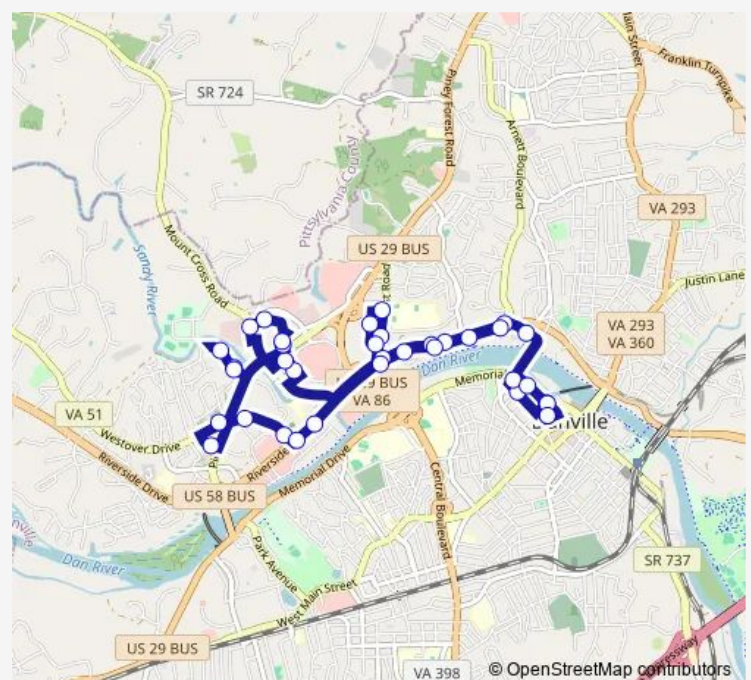

Bus 5 Riverside

[Go to website](#)

Direction

Danville Transit System Hub — Danville Transit System Hub

36 stops

[Open route schedule](#)

Danville Transit System Hub

High St & Memorial

Executive Dr Big Lots

173 Executive Drive

Executive Dr Piedmont Reg Med Ctr

Route schedule

Danville Transit System Hub — Danville Transit System Hub

Monday 06:40-17:45

Tuesday 06:40-17:45

Wednesday 06:40-17:45

Thursday 06:40-17:45

Friday 06:40-17:45

Saturday 06:40-17:45

Sunday —

Route info

Direction: Danville Transit System Hub

Stops: 36

Trip Duration: 0 hour 37 min

Riverside Burger King

Riverside Harris Harvey & Neal

Riverside Nikis

Riverside Pepsi

Union St Bridge Rd Woodall

Memorial Main Market

N Union & High

Danville Transit System Hub