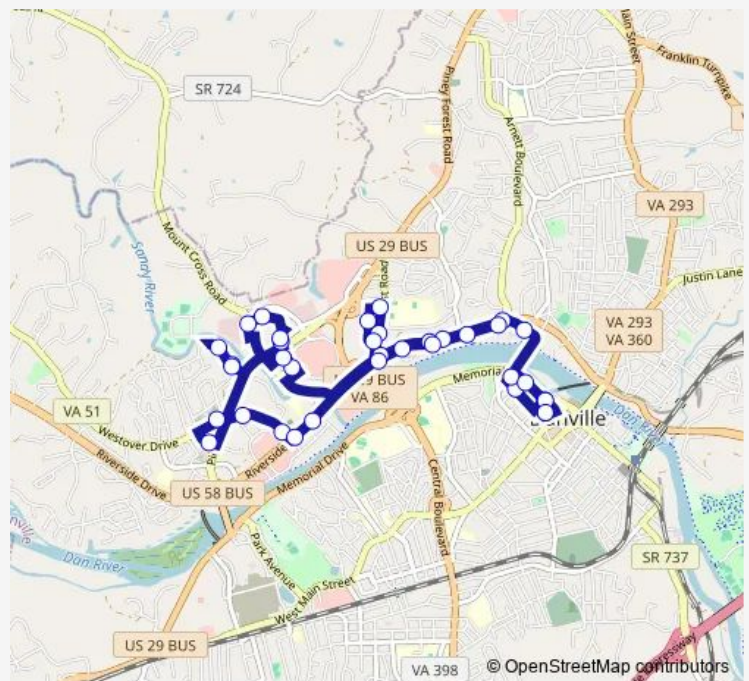

Bus 5 Riverside

[Go to website](#)

Direction

Danville Transit System Hub — Danville Transit System Hub

36 stops

[Open route schedule](#)

Danville Transit System Hub

High St & Memorial

Executive Dr Big Lots

173 Executive Drive

Executive Dr Piedmont Reg Med Ctr

Route schedule

Danville Transit System Hub — Danville Transit System Hub

| | |
|-----------|-------------|
| Monday | 06:40-17:45 |
| Tuesday | 06:40-17:45 |
| Wednesday | 06:40-17:45 |
| Thursday | 06:40-17:45 |
| Friday | 06:40-17:45 |
| Saturday | 06:40-17:45 |
| Sunday | — |

Route info

Direction: Danville Transit System Hub

Stops: 36

Trip Duration: 0 hour 37 min

5 — Riverside

Westover Goodwill

Piedmont PI Lidl

Westover Dr Across From Post Office

Union St Bridge Rd Woodall

Memorial Main Market

N Union & High

Danville Transit System Hub

5 Bus time schedules and route maps are available in an offline PDF at busmaps.com. Use the busmaps.com website to see live bus times, train schedule or subway schedule, and step-by-step directions for all public transit in Danville