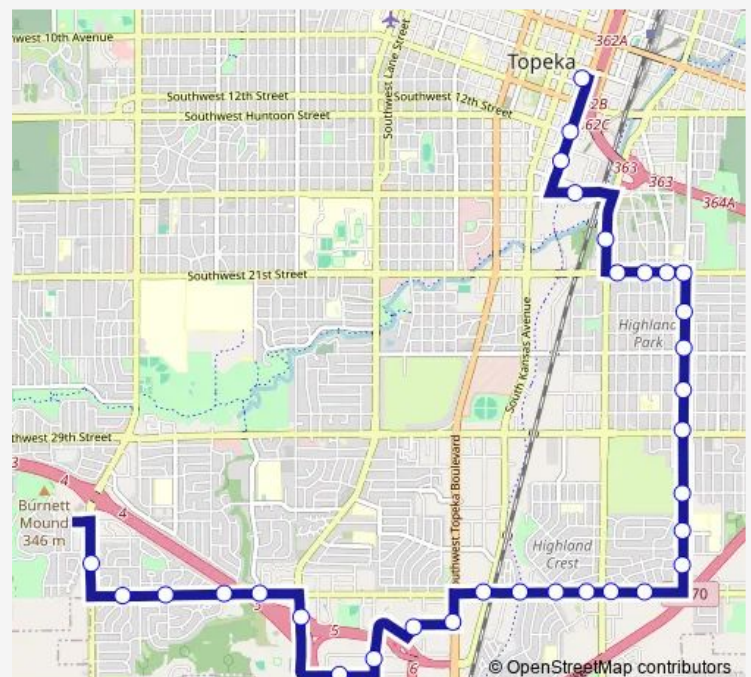

37th @ Colfax Wb

37th @ Girard

37th @ Landon Nature Trail Wb

Route schedule

Quincy Street Station — Gage @ 35th Nb

Monday 06:15-17:15

Tuesday 06:15-17:15

Wednesday 06:15-17:15

Thursday 06:15-17:15

Friday 06:15-17:15

Saturday —

Sunday —

Route info

Direction: Quincy Street Station

Stops: 32

Trip Duration: 0 hour 21 min

5 — #5 Indiana to 33rd & Gage

37th @ Kansas Wb

Topeka @ 38th

Walmart South

Martin @ 41st

Tarc

Burlingame @ I-470

37th @ Randolph Wb

37th @ Wood Valley Wb

37th @ Cambridge Wb

37th @ Kiowa Wb

Gage @ 35th Nb

Direction

Quincy Street Station — Gage @ 35th Nb

32 stops

[Open route schedule](#)