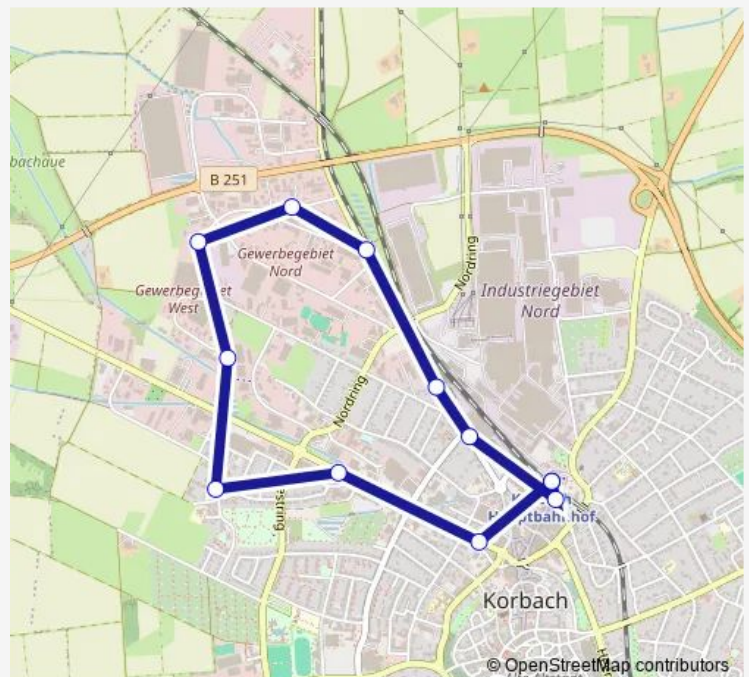

Direction

Korbach Hauptbahnhof — Korbach Hauptbahnhof

12 stops

[Open route schedule](#)

Korbach Hauptbahnhof

Korbach Zentrum

Korbach Flechtdorfer Straße

Korbach Ziegelhütter Weg

Korbach Homberger Weg

Korbach Am Mühlwege

Korbach Im Alten Felde

Korbach Ziegelfeld

Korbach Weizackerstraße

Korbach Am Kreisel

Korbach Briloner Landstraße

Korbach Hauptbahnhof

Route schedule

Korbach Hauptbahnhof — Korbach Hauptbahnhof

Monday 07:18-17:53

Tuesday 07:18-17:53

Wednesday 07:18-17:53

Thursday 07:18-17:53

Friday 07:18-17:53

Saturday —

Sunday —

Route info

Direction: Korbach Hauptbahnhof

Stops: 12

Trip Duration: 0 hour 15 min

5 Bus time schedules and route maps are available in an offline PDF at busmaps.com. Use the busmaps.com website to see live bus times, train schedule or subway schedule, and step-by-step directions for all public transit in Korbach