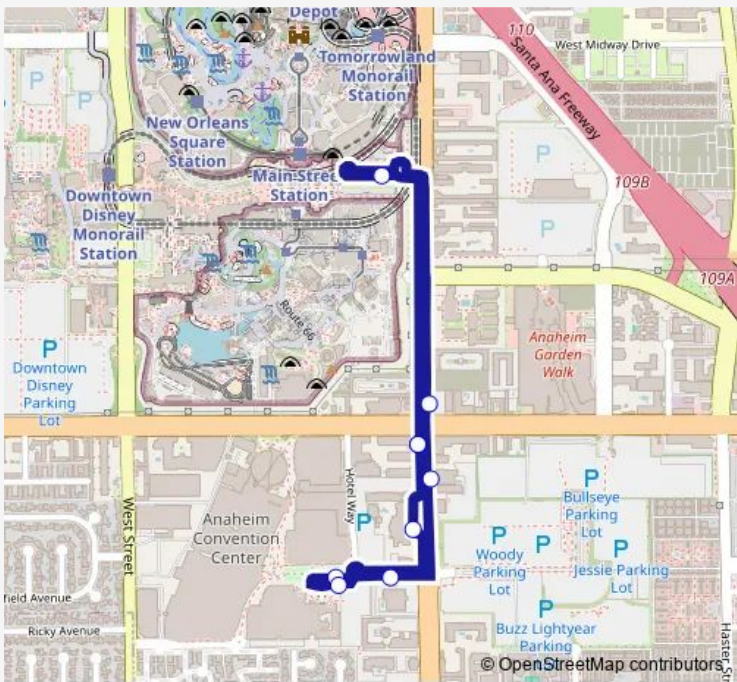

**Bus 5 Grand Plaza Line**

[Go to website](#)

**Direction**  
 Disneyland Main Transportation Center - 05 — Disneyland Main Transportation Center - 05  
 9 stops  
[Open route schedule](#)

- Disneyland Main Transportation Center - 05
- Harbor Blvd. SB @ Katella Ave.
- Harbor Blvd. SB @ 1855 S. Harbor Blvd.
- Anaheim Convention Center Grand Plaza
- Convention Way EB @ 700 W. Convention Way.
- Convention Way EB @ Harbor Blvd.
- Harbor Blvd. NB @ 1850 S. Harbor Blvd.
- Harbor Blvd. NB @ Katella Ave.
- Disneyland Main Transportation Center - 05

**Route info**  
 Direction: Disneyland Main Transportation Center - 05  
 Stops: 9  
 Trip Duration: 0 hour 20 min

### Direction

Harbor Blvd. SB @ Katella Ave. — Harbor Blvd. SB @ Katella Ave.

9 stops

[Open route schedule](#)

Harbor Blvd. SB @ Katella Ave.

Harbor Blvd. SB @ 1855 S. Harbor Blvd.

Anaheim Convention Center Grand Plaza

### Route info

Direction: Harbor Blvd. SB @ Katella Ave.

Stops: 9

Trip Duration: 0 hour 20 min

5 Bus time schedules and route maps are available in an offline PDF at busmaps.com. Use the busmaps.com website to see live bus times, train schedule or subway schedule, and step-by-step directions for all public transit in Orange