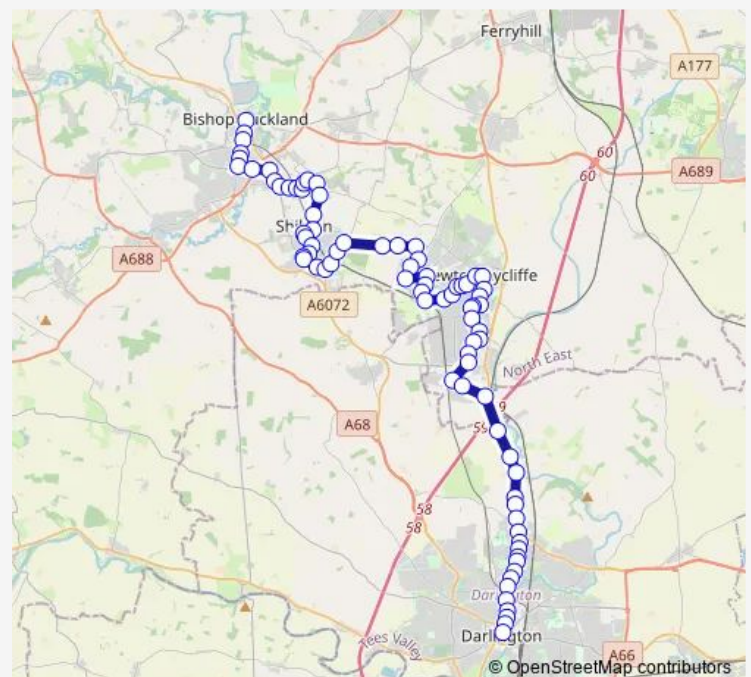

Bus 5 Darlington - Bishop Auckland

[Go to website](#)

Direction

Newgate Street Stand C — Tubwell Row

80 stops

[Open route schedule](#)

Newgate Street Stand C

Newgate St Methodist Ch

Newgate Street - Medical Centre

General Hospital

Cockton Hill Club

Cabin Gate

St Andrews Road

Main Street

Rosemount Road

Rosemount Garage

Margaret Terrace

Oxford Street

Working Mens Club

Brook Street

Randolph Street

Gibson Street

Bank Foot

Eldon Bank

King William

St Johns Church

Central Parade

Route schedule

Newgate Street Stand C — Tubwell Row

Monday 05:42-23:00

Tuesday 05:42-23:00

Wednesday 05:42-23:00

Thursday 05:42-23:00

Friday 05:42-23:00

Saturday 06:32-23:00

Sunday 08:45-17:44

Route info

Direction: Newgate Street Stand C

Stops: 80

Trip Duration: 1 hour 17 min

■ 5 — Darlington - Bishop Auckland