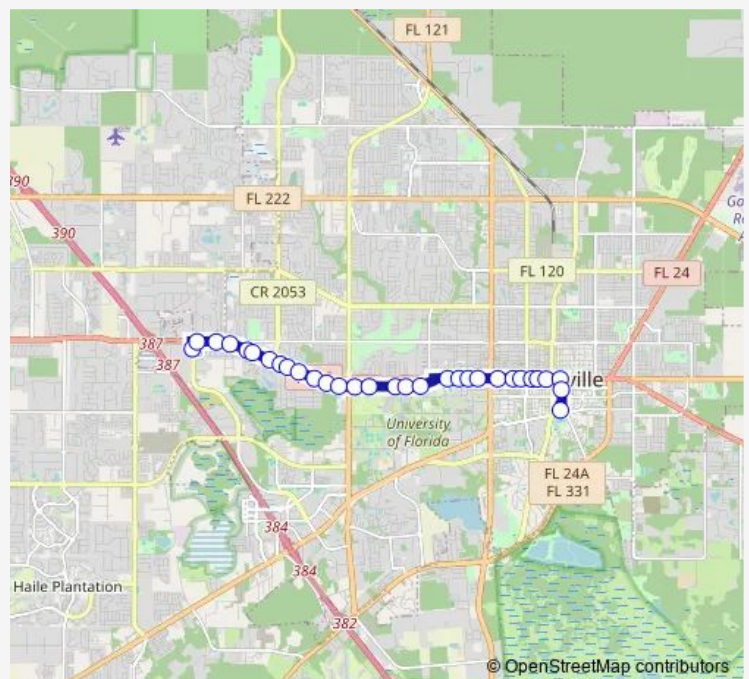

Thursday 06:10-23:00

Friday 06:10-23:00

Saturday 07:30-21:00

Sunday 10:30-17:30

Route info

Direction: Oaks Mall SW 62nd Blvd

Stops: 31

Trip Duration: 0 hour 27 min

5 — Downtown Station To Oaks Mall

Anderson Hall

West University Avenue & SW 12th St

University of Florida Human Resources

Innovation Square North

The Continuum

At&T Building

Alachua County Office of the State Attorney

Bo Diddley Community Plaza

Arlington Square Apartments

Rosa Parks RTS Downtown Station

Direction

Rosa Parks RTS Downtown Station — Oaks Mall SW 62nd Blvd

30 stops

[Open route schedule](#)

Rosa Parks RTS Downtown Station

Route info

Direction: Rosa Parks RTS Downtown Station

Stops: 30

Trip Duration: 0 hour 29 min

Orthopedic Institute

Gainesville Health & Fitness

Suntrust Bank @ Newberry Road

Capital City Bank @ Newberry Road