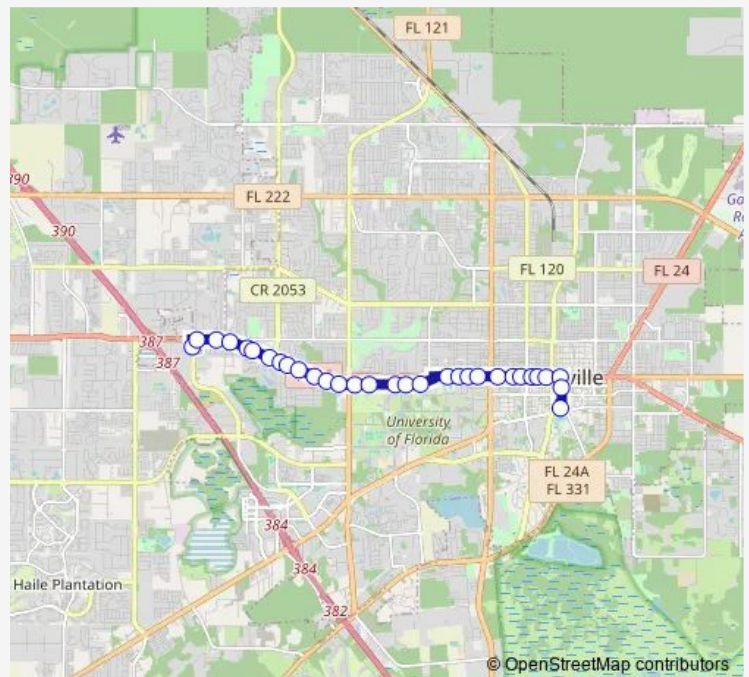

Ben Hill Griffin Stadium

St. Augustine Catholic Church

Keene Flint Hall

Route schedule

Oaks Mall SW 62nd Blvd — Rosa Parks RTS Downtown Station

Monday 06:10-23:00

Tuesday 06:10-23:00

Wednesday 06:10-23:00

Thursday 06:10-23:00

Friday 06:10-23:00

Saturday 07:30-21:00

Sunday 10:30-17:30

Route info

Direction: Oaks Mall SW 62nd Blvd

Stops: 31

Trip Duration: 0 hour 27 min

5 — Downtown Station To Oaks Mall

Anderson Hall

West University Avenue & SW 12th St

University of Florida Human Resources

Innovation Square North

The Continuum

At&T Building

Alachua County Office of the State Attorney

## Route info

Direction: Rosa Parks RTS Downtown Station

Stops: 30

Trip Duration: 0 hour 31 min

Orthopedic Institute

Gainesville Health & Fitness

Suntrust Bank @ Newberry Road

Capital City Bank @ Newberry Road