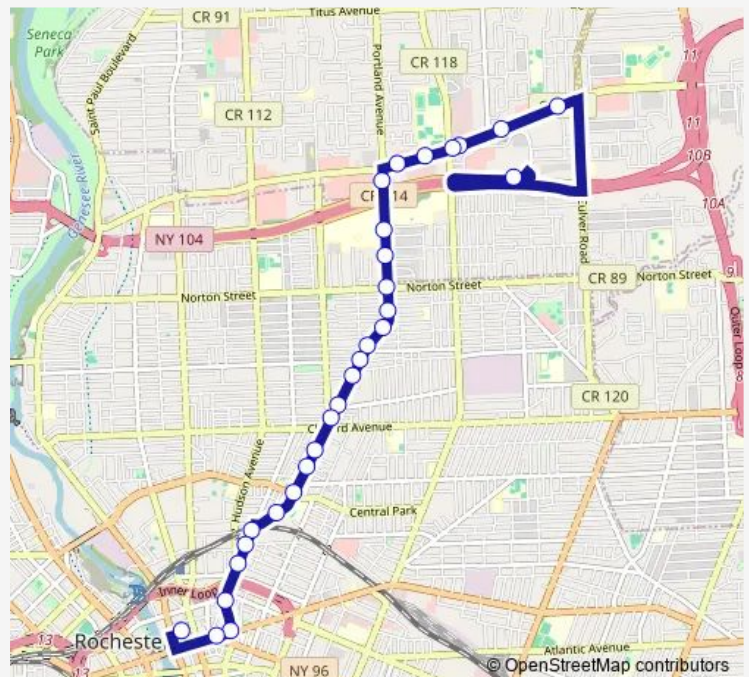

### Route schedule

Skyview Connection Hub — Transit Center - no direction

Monday 15:13

Tuesday 15:13

Wednesday 15:13

Thursday 15:13

Friday 15:13

Saturday —

### Route info

Direction: Skyview Connection Hub

Stops: 29

Trip Duration: 0 hour 26 min

5 — Portland

Portland & 141 Portland

North & Hartford

North & Ontario

North & Weld

Chestnut & Andrews

Chestnut & Main

Main & Franklin

Transit Center - no direction

## Direction

Skyview Connection Hub — Transit Center - no direction

29 stops

[Open route schedule](#)

Skyview Connection Hub

Ridge & Vinedale

Ridge & 1736 Ridge

Ridge & opp 1571 Ridge