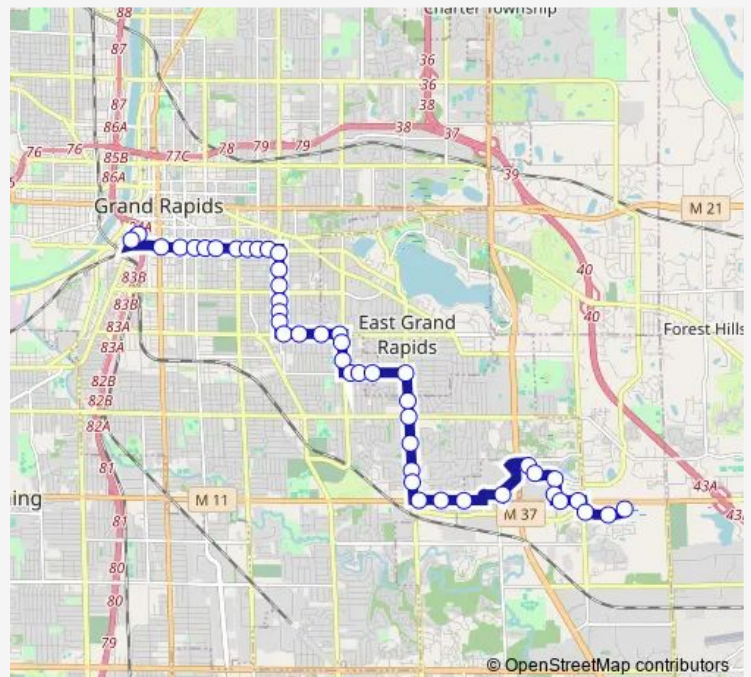

[Go to website](#)

Direction
 Rapid Central Station — Acquest/28th (Eb)
 45 stops
[Open route schedule](#)

Rapid Central Station

Cesar Chavez/Goodrich (Sb)

Wealthy/Divison (Eb)

Wealthy/Cass (Eb)

Wealthy/Madison (Eb)

Route schedule

Rapid Central Station — Acquest/28th (Eb)

Monday	05:32-21:50
Tuesday	05:32-21:50
Wednesday	05:32-21:50
Thursday	05:32-21:50
Friday	05:32-21:50
Saturday	06:45-21:45
Sunday	—

Route info

Direction: Rapid Central Station

Stops: 45

Trip Duration: 0 hour 38 min

5 — Wealthy

Plymouth/Nokomis (Sb)

Plymouth/Evergreen (Sb)

Boston/Lotus (Eb)

Boston/Chamberlain (Eb)

Boston/Gorham (Eb)

29th/East Paris (Eb)

29th/Poplar Creek (Eb)

Acquest/28th (Eb)

Direction

Acquest/28th (Eb) — Rapid Central Station

46 stops

[Open route schedule](#)

Acquest/28th (Eb)