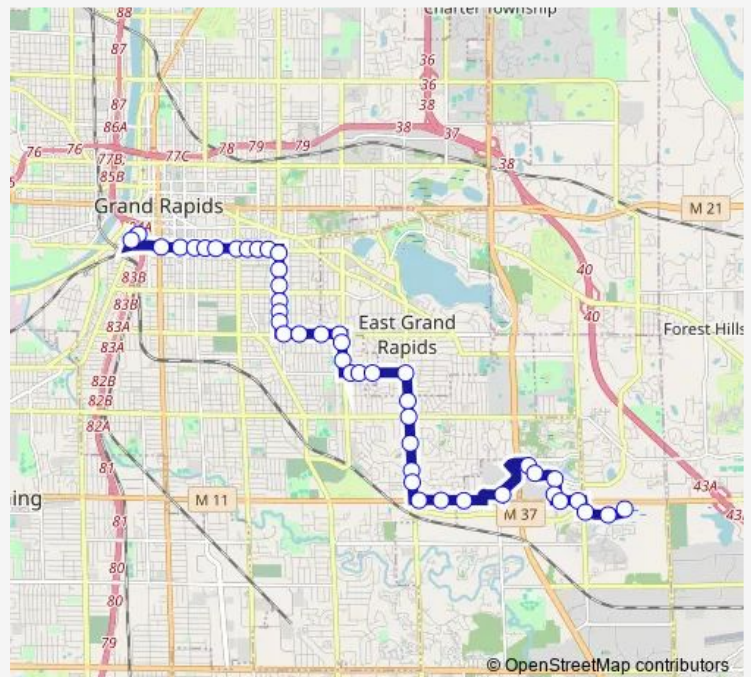

[Go to website](#)

Direction
 Rapid Central Station — Acquest/28th (Eb)
 45 stops
[Open route schedule](#)

Rapid Central Station

Cesar Chavez/Goodrich (Sb)

Wealthy/Divison (Eb)

Wealthy/Cass (Eb)

Wealthy/Madison (Eb)

Route schedule

Rapid Central Station — Acquest/28th (Eb)

Monday	05:32-21:50
Tuesday	05:32-21:50
Wednesday	05:32-21:50
Thursday	05:32-21:50
Friday	05:32-21:50
Saturday	06:45-21:45
Sunday	—

Route info

Direction: Rapid Central Station

Stops: 45

Trip Duration: 0 hour 38 min

5 — Wealthy

Plymouth/Nokomis (Sb)

Plymouth/Evergreen (Sb)

Boston/Lotus (Eb)

Boston/Chamberlain (Eb)

Boston/Gorham (Eb)

29th/East Paris (Eb)

29th/Poplar Creek (Eb)

Acquest/28th (Eb)

Direction

Acquest/28th (Eb) — Rapid Central Station

46 stops

[Open route schedule](#)

Acquest/28th (Eb)