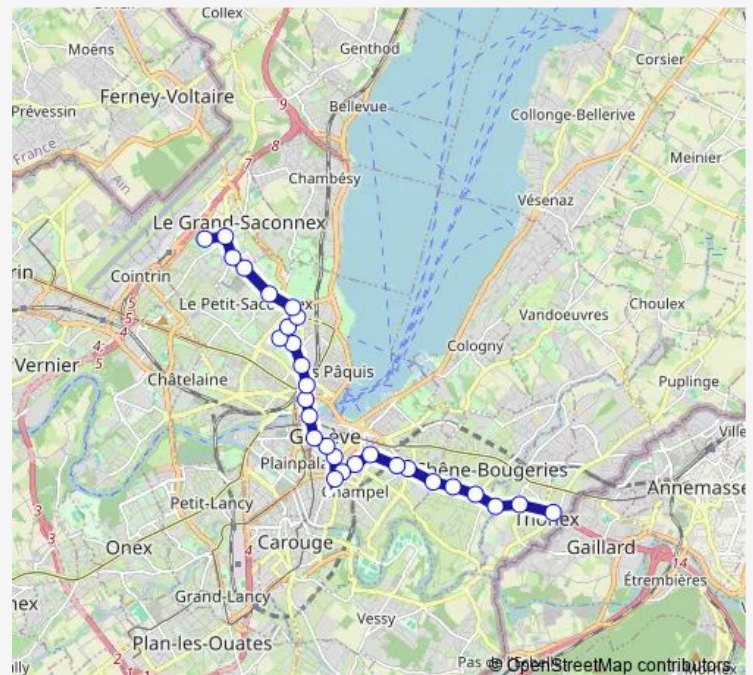

Thursday —

Friday 25:17-02:48⁺¹

Saturday 25:17-02:48⁺¹

Sunday —

Route info

Direction: Thônex, Vallard

Stops: 29

Trip Duration: 0 hour 32 min

5 — B 5

Genève, Vermont

Genève, Varembe

Genève, Nations

Genève, Intercontinental

Grand-Saconnex, Crêts-Morillon

Grand-Saconnex, Le Pommier

Grand-Saconnex, place