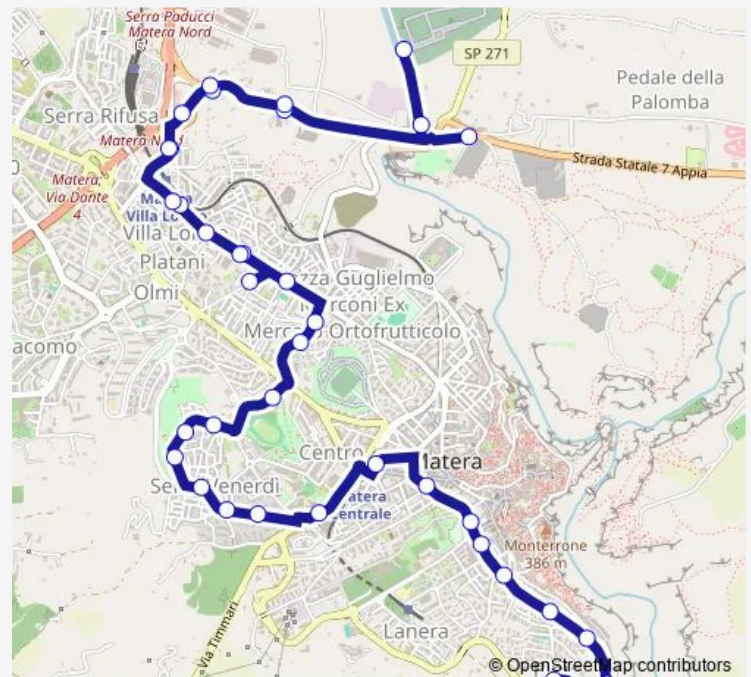

Via Lazazzera

Via Lazazzera

Via Nazionale

Route schedule

Via F. Ardeatine — Via Manzoni

Monday 07:25-18:25

Tuesday 07:25-18:25

Wednesday 07:25-18:25

Thursday 07:25-18:25

Friday 07:25-18:25

Saturday 07:25-18:25

Sunday 08:25-13:25

Route info

Direction: Via F. Ardeatine

Stops: 37

Trip Duration: 0 hour 39 min

5 — Linea 5

BusMaps

Via Nazionale

Via Nazionale (stazione Villa Longo)

C.da Quartarella 1

Contrada La Vaglia

Contrada La Vaglia

Contrada La Palomba

Thursday 13:50-18:50

Friday 13:50-18:50

Saturday 13:50-18:50

Sunday 13:50-18:50

Route info

Direction: Cimitero

Stops: 12

Trip Duration: 0 hour 13 min