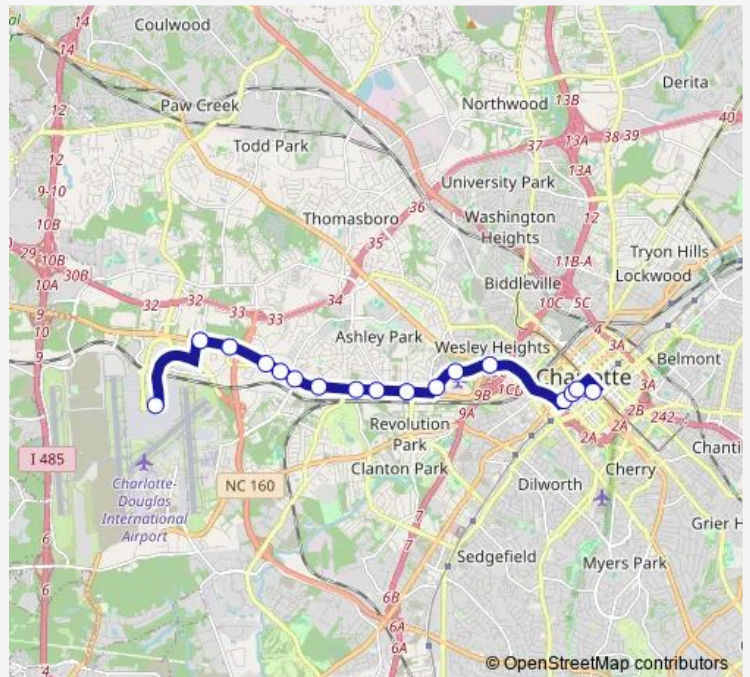

# Bus 5 Airport

[Go to website](#)

**Direction**  
 Transit Center- Bay V — Charlotte Douglas Airport  
 16 stops  
[Open route schedule](#)

- Transit Center- Bay V
- Brevard St & Martin Luther King Jr Blvd
- Brooklyn Village Ave & College St
- Morehead St & Grandin Rd
- Morehead St & Millerton Av
- Morehead St & Arty Ave
- Wilkinson Blvd & Remount Rd
- Wilkinson Blvd & Ashley Rd
- Wilkinson Blvd & Old Steele Creek Rd
- Wilkinson Blvd & Midland Ave
- Wilkinson Blvd & Morris Field Dr
- Wilkinson Blvd & Alleghany St
- Wilkinson Blvd & Mulberry Church Rd
- Wilkinson Blvd & Boyer St
- Wilkinson Blvd & Harlee Ave
- Charlotte Douglas Airport

Route info  
 Direction: Transit Center- Bay V  
 Stops: 16  
 Trip Duration: 0 hour 23 min

■ 5 — Airport **BusMaps**

## Direction

Charlotte Douglas Airport — Transit Center- Bay V

17 stops

[Open route schedule](#)

Charlotte Douglas Airport

Wilkinson Blvd & Harlee Ave

Wilkinson Blvd & Boyer St

Wilkinson Blvd & Mulberry Church Rd

## Route info

Direction: Charlotte Douglas Airport

Stops: 17

Trip Duration: 0 hour 27 min

5 Bus time schedules and route maps are available in an offline PDF at busmaps.com. Use the busmaps.com website to see live bus times, train schedule or subway schedule, and step-by-step directions for all public transit in Charlotte