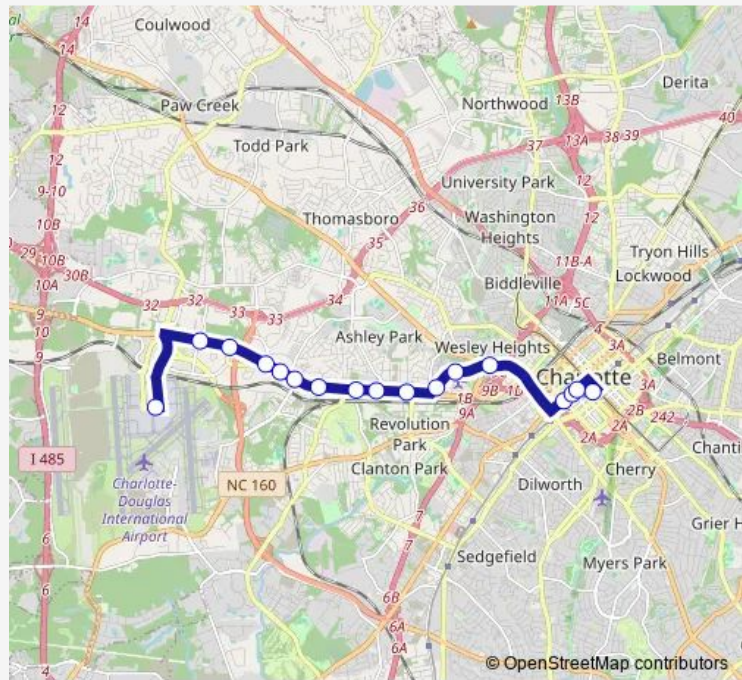

# Bus 5 Airport

[Go to website](#)

**Direction**  
 Transit Center- Bay V — Charlotte Douglas Airport  
 16 stops  
[Open route schedule](#)

- Transit Center- Bay V
- Brevard St & Martin Luther King Jr Blvd
- Brooklyn Village Ave & College St
- Morehead St & Grandin Rd
- Morehead St & Millerton Av
- Morehead St & Arty Ave
- Wilkinson Blvd & Remount Rd
- Wilkinson Blvd & Ashley Rd
- Wilkinson Blvd & Old Steele Creek Rd
- Wilkinson Blvd & Midland Ave
- Wilkinson Blvd & Morris Field Dr
- Wilkinson Blvd & Alleghany St
- Wilkinson Blvd & Mulberry Church Rd
- Wilkinson Blvd & Boyer St
- Wilkinson Blvd & Harlee Ave
- Charlotte Douglas Airport

Route info  
 Direction: Transit Center- Bay V  
 Stops: 16  
 Trip Duration: 0 hour 26 min

■ 5 — Airport **BusMaps**

## Direction

Charlotte Douglas Airport — Transit Center- Bay V

17 stops

[Open route schedule](#)

Charlotte Douglas Airport

Wilkinson Blvd & Harlee Ave

Wilkinson Blvd & Boyer St

Wilkinson Blvd & Mulberry Church Rd

## Route info

Direction: Charlotte Douglas Airport

Stops: 17

Trip Duration: 0 hour 23 min

5 Bus time schedules and route maps are available in an offline PDF at [busmaps.com](http://busmaps.com). Use the [busmaps.com](http://busmaps.com) website to see live bus times, train schedule or subway schedule, and step-by-step directions for all public transit in Charlotte