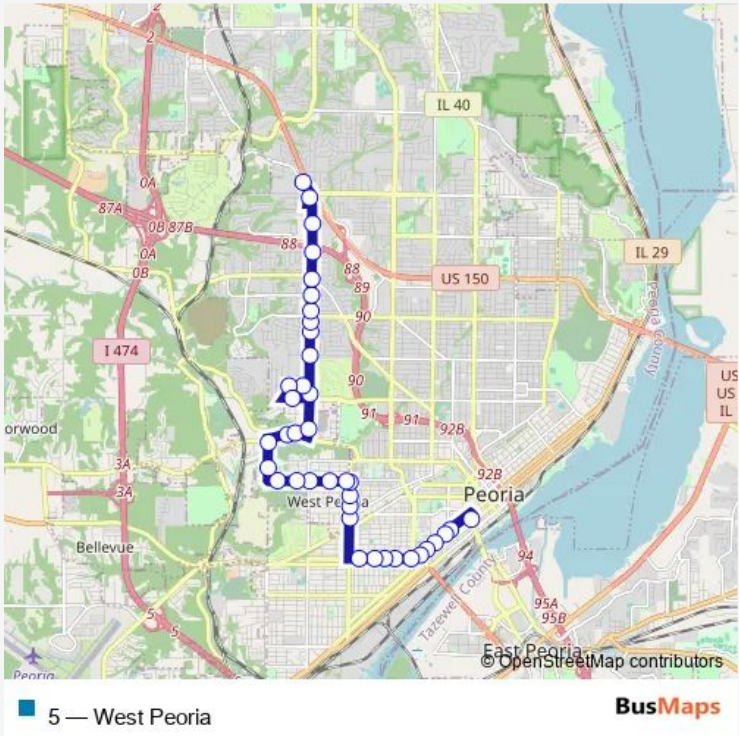

[Go to website](#)

Direction
 Glen Hollow Shopping Center — Citylink Transit Center
 36 stops
[Open route schedule](#)

- Glen Hollow Shopping Center
- Rockwood and Farrelly
- Eugenie and Sterling Avenue
- Portillios @ Sterling
- Sterling and Westport
- Sterling and Reservoir
- Sterling and Richwoods
- Sterling and Forest Hill/Wardcliffe Plaz
- Sterling and Gilbert
- Sterling and Newman
- Sterling Middle School
- Flint and Wellington
- Flint and Lehman
- Nebraska and Pierson
- Sterling and Magnolia
- Farmington and Pierson
- Farmington and Southport/Jimmy's Place
- 1000 Swords
- Swords and Alice
- Rohman and Swords/Lutheran Social Servic
- Calvin Coolidge School

Route info
 Direction: Glen Hollow Shopping Center
 Stops: 36
 Trip Duration: 0 hour 31 min

Rohman and Sterling

Rohman and Waverly

Rohman and Western

Western and Callender

Western and Moss

Lincoln and Blaine

Citylink Transit Center

Direction

Citylink Transit Center — Glen Hollow Shopping Center

39 stops

[Open route schedule](#)

Citylink Transit Center

Jefferson and Hightower/Dozer Park

Jefferson and Elm/IL Dept of Employment

Direction: Citylink Transit Center

Stops: 39

Trip Duration: 0 hour 31 min

Sterling and Kansas

Flint and Wellington

Flint and Lehman

Nebraska and Pierson

Sterling and Newman