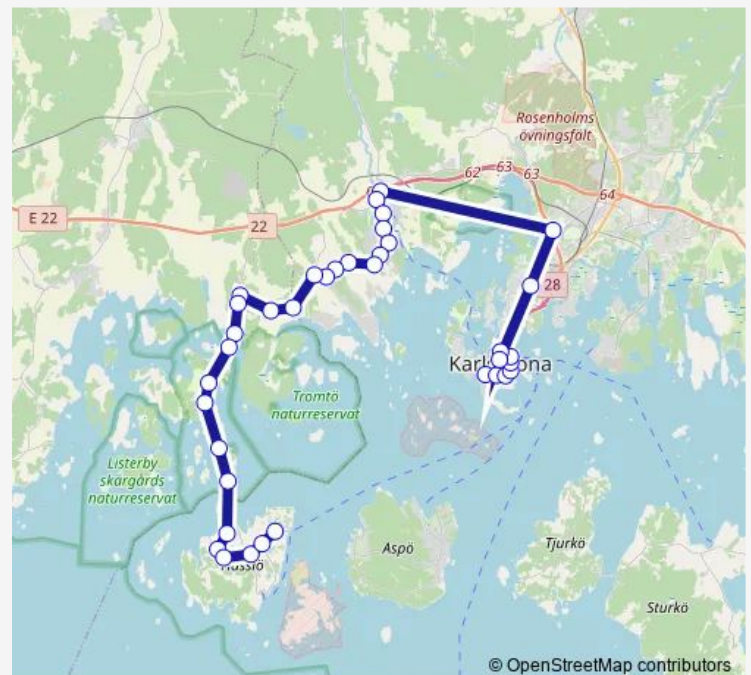

### Route schedule

Grönadals brygga — Varvet

Monday 05:57-07:31

Tuesday 05:57-07:31

Wednesday 05:57-07:31

Thursday 05:57-07:31

Friday 05:57-07:31

Saturday —

### Route info

Direction: Grönadals brygga

Stops: 21

Trip Duration: 0 hour 41 min

© OpenStreetMap contributors

■ 5

BusMaps