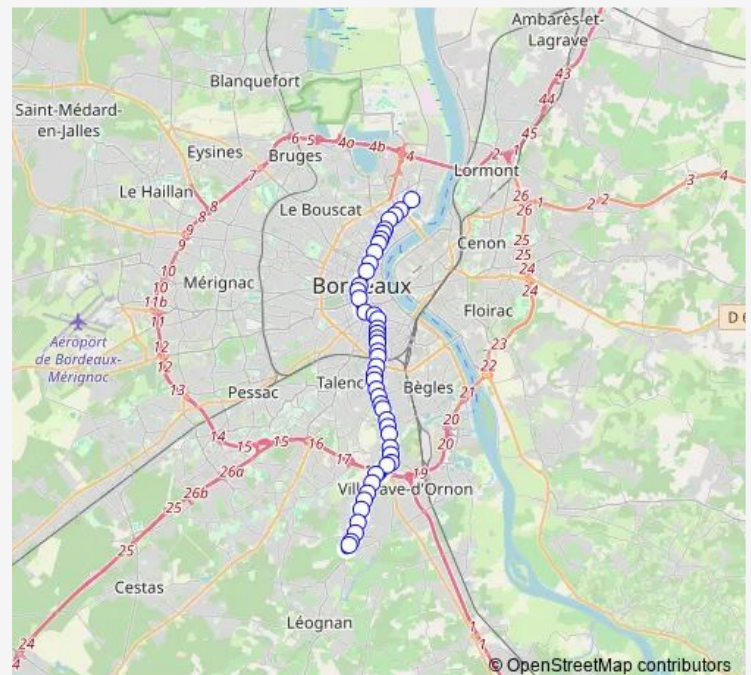

### Route schedule

Courréjean Terminus — Bassins à Flot Terminus

Monday	05:00-00:30 <sup>+1</sup>
Tuesday	05:00-00:30 <sup>+1</sup>
Wednesday	05:00-00:30 <sup>+1</sup>
Thursday	05:00-00:30 <sup>+1</sup>
Friday	05:00-00:30 <sup>+1</sup>
Saturday	05:00-00:30 <sup>+1</sup>
Sunday	05:00-00:30 <sup>+1</sup>

### Route info

Direction: Courréjean Terminus

Stops: 52

Trip Duration: 0 hour 58 min

5 — Lianes 5

Hôpital Robert Picqué

Jouhaux

Farvarque