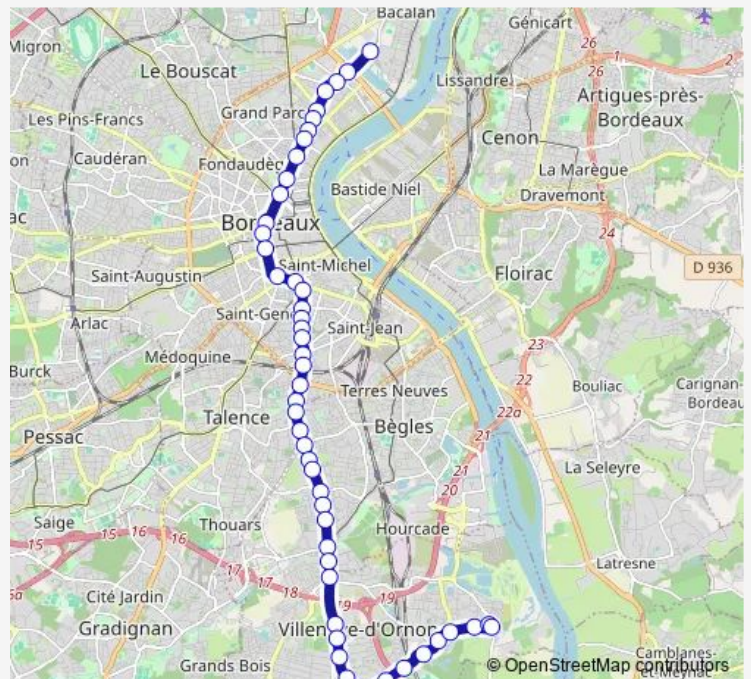

Bagatelle

Route schedule

Piscine Chambéry — Bassins à Flot Terminus

Monday	05:25-01:06 ⁺¹
Tuesday	05:25-01:06 ⁺¹
Wednesday	05:25-01:06 ⁺¹
Thursday	05:25-01:06 ⁺¹
Friday	05:25-01:06 ⁺¹
Saturday	05:25-01:06 ⁺¹
Sunday	05:25-01:06 ⁺¹

Route info

Direction: Piscine Chambéry

Stops: 45

Trip Duration: 1 hour 13 min

5 — Lianes 5

Taffanel

Barrière de Toulouse

Brun

Lewis Brown

Cité Chantecrit

Faure - Brunet

Bassins à Flot

Bassins à Flot Terminus

Direction

Courréjean Terminus — Bassins à Flot Terminus

50 stops