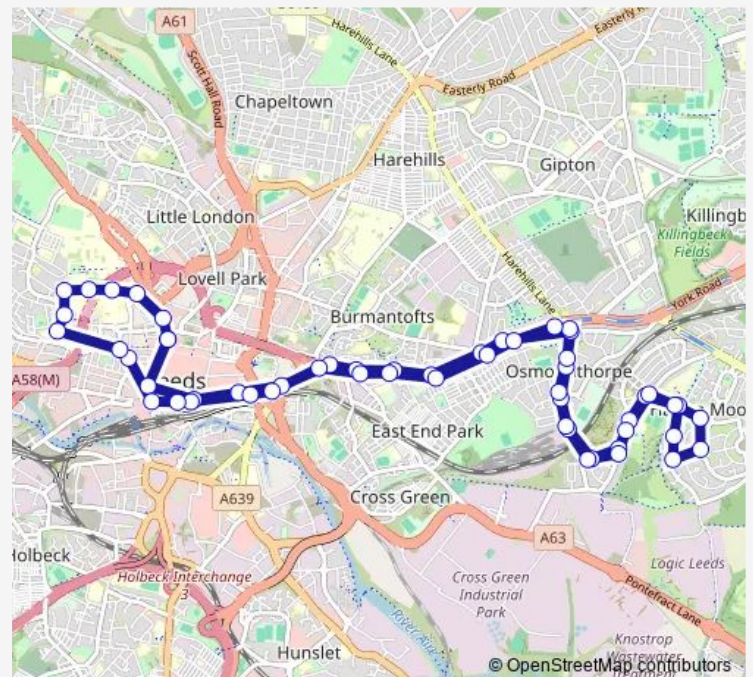

Thursday 06:33-19:08

Friday 06:33-19:08

Saturday 05:54-23:05

Sunday —

Route info

Direction: Headrow N

Stops: 55

Trip Duration: 1 hour 7 min