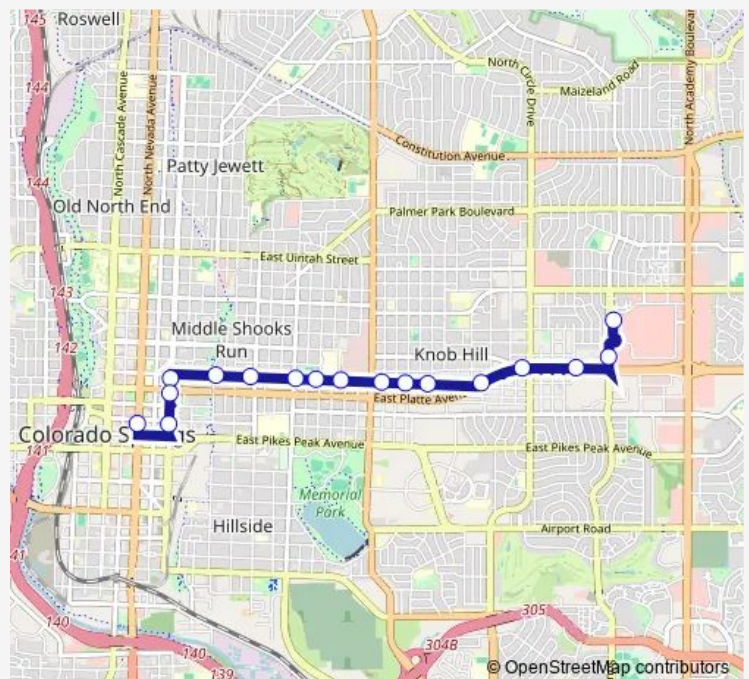

Boulder/El Paso

Wahsatch/Boulder

Wahsatch/Platte

Wahsatch/Kiowa

Terminal

### Route schedule

Citadel Core Stop — Terminal

Monday 05:52-21:20

Tuesday 05:52-21:20

Wednesday 05:52-21:20

Thursday 05:52-21:20

Friday 05:52-21:20

Saturday 06:50-20:50

### Route info

Direction: Citadel Core Stop

Stops: 17

Trip Duration: 0 hour 14 min

5 — Boulder - Citadel

## Route schedule

Terminal — Citadel Core Stop

Monday 06:15-21:45

Tuesday 06:15-21:45

Wednesday 06:15-21:45

Thursday 06:15-21:45

Friday 06:15-21:45

Saturday 07:15-21:15