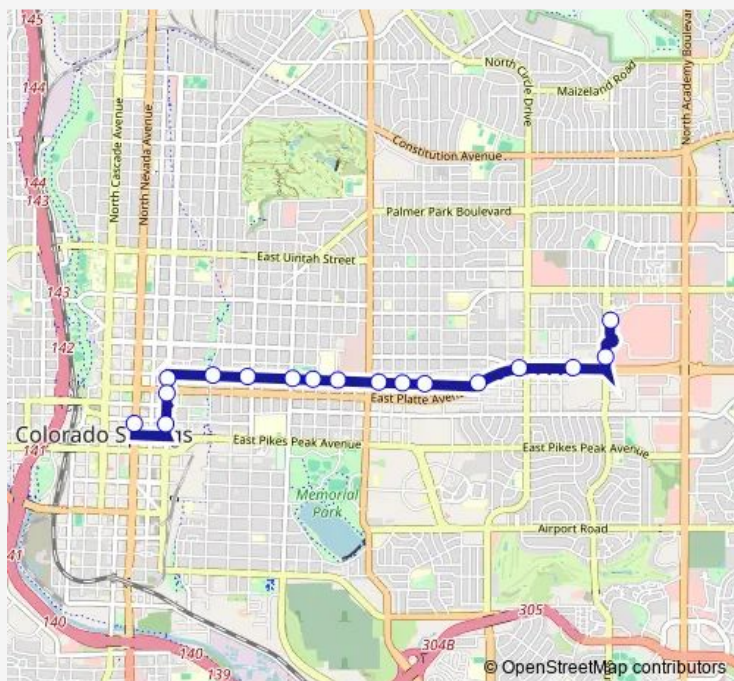

Boulder/Hancock

Boulder/Institute

Boulder/El Paso

Wahsatch/Boulder

Wahsatch/Platte

Wahsatch/Kiowa

Terminal

Route schedule

Citadel Core Stop — Terminal

Monday 05:52-21:20

Tuesday 05:52-21:20

Wednesday 05:52-21:20

Thursday 05:52-21:20

Friday 05:52-21:20

Saturday 06:50-20:50

Sunday 07:51-16:51

Route info

Direction: Citadel Core Stop

Stops: 17

Trip Duration: 0 hour 14 min

5 — Boulder - Citadel

Direction

Terminal — Citadel Core Stop

16 stops

[Open route schedule](#)

Terminal

Wahsatch/Bijou

Wahsatch/Boulder

Boulder/El Paso

Boulder/Institute

Boulder/Hancock

Boulder/Foote