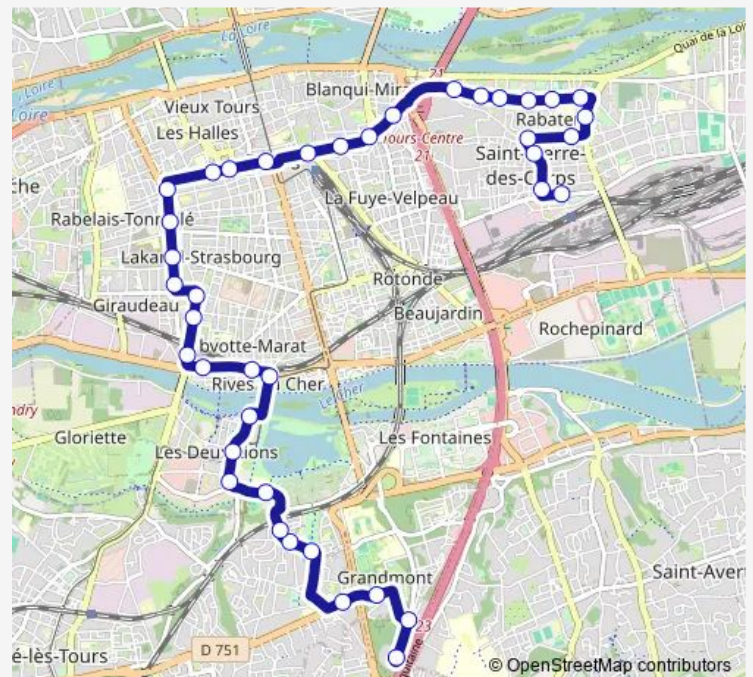

Clocheville

St Eloi

Arago

Route schedule

St Pierre Gare — Parc Grandmont

Monday	05:51-00:08 ⁺¹
Tuesday	05:51-00:08 ⁺¹
Wednesday	05:51-00:08 ⁺¹
Thursday	05:51-00:08 ⁺¹
Friday	05:51-00:08 ⁺¹
Saturday	05:58-00:08 ⁺¹
Sunday	09:21-00:07 ⁺¹

Route info

Direction: St Pierre Gare

Stops: 41

Trip Duration: 0 hour 48 min

5 — St Pierre Gare - Parc Grandmont

BusMaps

Rabelais

Giraudeau