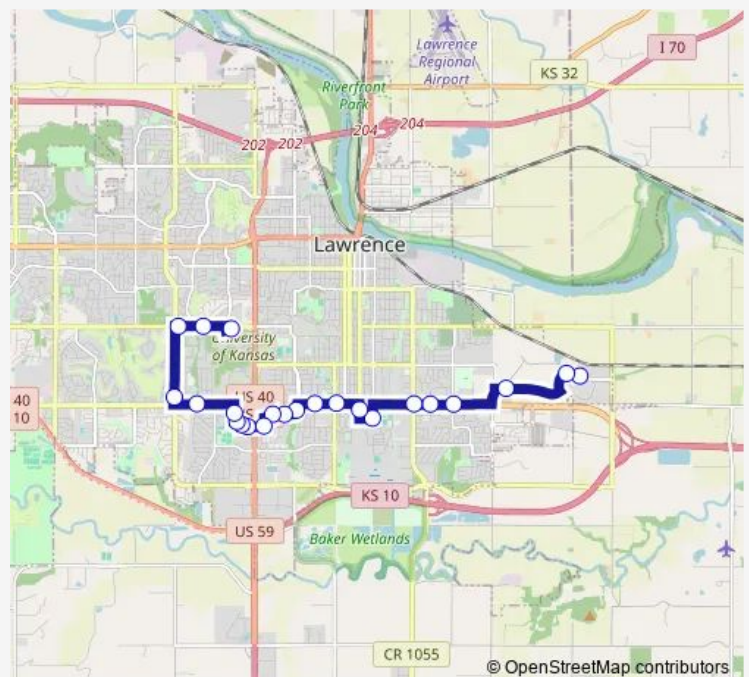

417 - Clinton @ Atchison

269 _ Kasold @ 22nd Terrace

268 - Bob Billings @ Kasold

Route schedule

230 - Greenway Circle Wb — 410 B - Central Station

Monday 06:27-19:27

Tuesday 06:27-19:27

Wednesday 06:27-19:27

Thursday 06:27-19:27

Friday 06:27-19:27

Saturday 06:27-19:27

Sunday —

Route info

Direction: 230 - Greenway Circle Wb

Stops: 23

Trip Duration: 0 hour 33 min

5 — Central Station / East Hills via Hinu

285 - Bob Billings @ Westbrooke

410 B - Central Station

Direction

410 B - Central Station — 128 - Greenway Circle

24 stops

[Open route schedule](#)

410 B - Central Station