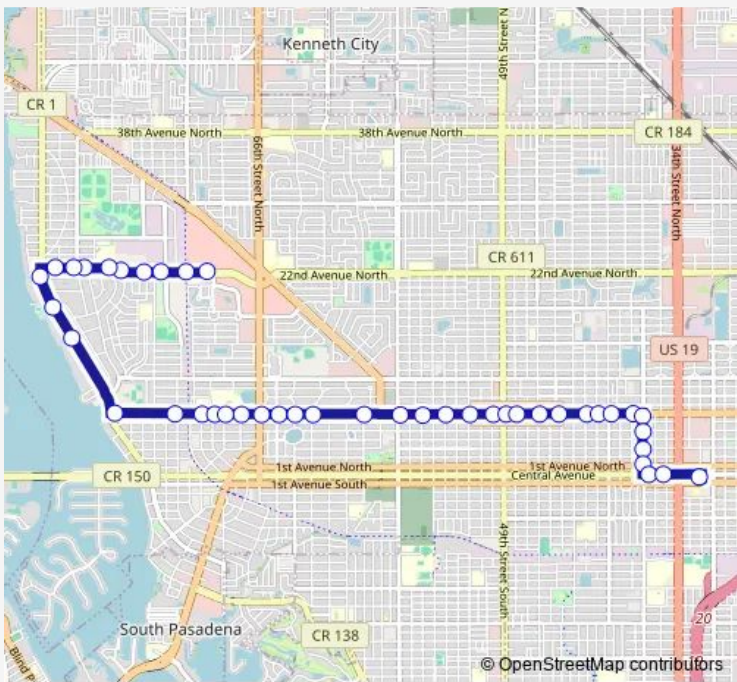

# Bus 5 ST Petersburg/Tyrone Square Mall

[Go to website](#)

**Direction**  
 Tyrone Square Mall Shelter - A — Grand Central Station - F  
 43 stops  
[Open route schedule](#)

- Tyrone Square Mall Shelter - A
- 22nd AVE N + THE Pinellas Trl
- 22nd AVE N + 72nd ST N
- 22nd AVE N + 75th ST N
- 22nd AVE N + Robinson DR N
- 22nd AVE N + 79th ST N
- 22nd AVE N + 7751
- 22nd AVE N + 80th ST N
- 22nd AVE N + 81st ST N
- Park ST N + 22nd AVE N
- Park ST N + Elbow LN N
- Park ST N + Bogie AVE N
- 5TH AVE N + Park ST N
- 5TH AVE N + 72nd ST N
- 5TH AVE N + 70th ST N
- 5TH AVE N + 69th ST N
- 5TH AVE N + 68th ST S
- 5TH AVE N + 67th ST N
- 5TH AVE N + 66th ST N
- 5TH AVE N + 65th ST N
- 5TH AVE N + 64th ST N

Route schedule  
 Tyrone Square Mall Shelter - A — Grand Central Station - F

Monday	06:00-19:50
Tuesday	06:00-19:50
Wednesday	06:00-19:50
Thursday	06:00-19:50
Friday	06:00-19:50
Saturday	06:30-20:10
Sunday	06:35-19:25

**Route info**  
 Direction: Tyrone Square Mall Shelter - A  
 Stops: 43  
 Trip Duration: 0 hour 21 min

5 — ST Petersburg/Tyrone Square Mall **BusMaps**

5TH AVE N + 63rd ST N

5TH AVE N + 60th ST N

5TH AVE N + 58th ST N

22nd AVE N + 80th ST N

22nd AVE N + 7850

22nd AVE N + Robinson DR N

22nd AVE N + 75th WAY N

22nd AVE N + 74th ST N

22nd AVE N + 66th ST N

Tyrone Square Mall Shelter - A

5 Bus time schedules and route maps are available in an offline PDF at [busmaps.com](https://busmaps.com). Use the [busmaps.com](https://busmaps.com) website to see live bus times, train schedule or subway schedule, and step-by-step directions for all public transit in St. Petersburg